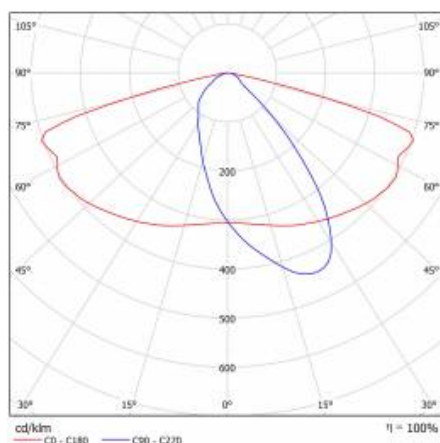

ASTRA LED ALU 5600LM 857 AR3 IP66 I CL. WIRE 0,7M WTYK/GN SP10KV (37W)

DETAILED CARD

TECHNICAL PARAMETERS TABLE

Index:	580475	Material of the body:	powder coated aluminium
Rated power of the luminaire [W]:	37	Colour of the body:	grey
EAN:	5905963580475	Mounting dimensions [mm]:	ø60
Luminous flux [lm]:	5600	Impact resistance:	IK08
ETIM class:	EC000062	Ingress protection:	IP66
Category type:	street lighting	Mounting version:	Top, on pole / Side, on boom
Light source:	LED module	Tilt angle adjustment [°]:	-5 to +15 (peak); -15 to +5 (side)
Colour temperature [K]:	5700	Lateral surface (SCx) [m2]:	0.018
Supply voltage [V]:	220 - 240	Working temperature [°C]:	from -20 to +35
Electrical protection class:	I	LED lifespan L90B10 [h]:	34000
Frequency [Hz]:	50 - 60	Wire type:	H07RN-F
Optics:	AR3	ULOR:	0%
Luminous efficacy [lm/W]:	151	LED lifespan L70B50 [h]:	120000
Energy efficiency class:	C	LED lifespan L80B20 [h]:	75000
Colour rendering index:	> 80	Control:	ON/OFF
SDCM:	≤ 5	Cable length [m]:	0.70
Power factor:	0.96	Net weight [kg]:	2.950
Surge protection [kV]:	10	Warranty [years]:	5
Diffuser type:	matrix led	CE certificate:	467/2023
Optics material:	PC	ENEC Certificate:	0323/ENEC/23
Dimensions (H/W/T/S) [mm]:	640/233/113	Manual:	Download PDF

LIGHT CURVES