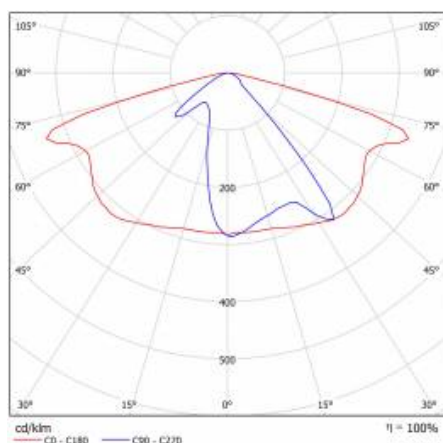

ASTRA LED ALU 5600LM 857 AR1 IP66 I CL. WIRE 0,7M WTYK/GN SP10KV (37W)

DETAILED CARD

TECHNICAL PARAMETERS TABLE

Index:	580178	Dimensions (H/W/T/S) [mm]:	640/233/113
EAN:	5905963580178	Mounting dimensions [mm]:	ø60
ETIM class:	EC000062	Impact resistance:	IK08
Category type:	street lighting	Ingress protection:	IP66
Light source:	LED module	Mounting version:	Top, on pole / Side, on boom
Rated power of the luminaire [W]:	37	Tilt angle adjustment [°]:	-5 to +15 (peak); -15 to +5 (side)
Supply voltage [V]:	220 - 240	Lateral surface (SCx) [m2]:	0.018
Frequency [Hz]:	50 - 60	Working temperature [°C]:	from -20 to +35
Luminous flux [lm]:	5600	LED lifespan L90B10 [h]:	34000
Luminous efficacy [lm/W]:	151	Wire type:	H07RN-F
Energy efficiency class:	C	ULOR:	0%
Electrical protection class:	I	LED lifespan L70B50 [h]:	120000
Colour temperature [K]:	5700	LED lifespan L80B10 [h]:	75000
Color rendering index (Ra) >:	80	Control:	ON/OFF
SDCM:	5	Cable length [m]:	0.70
Power factor:	0.96	Net weight [kg]:	2.950
Surge protection [kV]:	10	Warranty [years]:	5
Diffuser type:	matrix led	CE certificate:	467/2023
Optics material:	PC	ENEC Certificate:	0323/ENEC/23
Optics:	AR1	Manual:	Download PDF
Material of the body:	powder coated aluminium	Environmental Product Declaration (EPD):	816/2025
Colour of the body:	grey	Category of application:	Street lighting

LIGHT CURVES