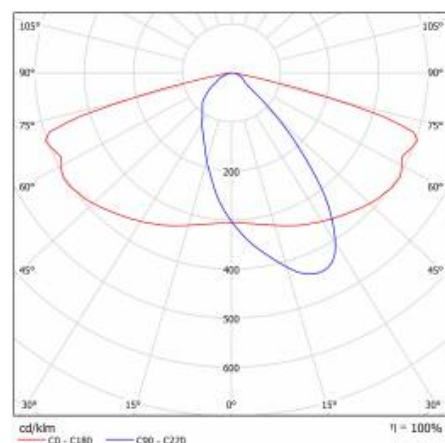

ASTRA LED ALU 5350LM 830 AR3 IP66 I CL. WIRE 0,7M WTYK/GN SP10KV (37W)

DETAILED CARD

TECHNICAL PARAMETERS TABLE

Index:	580451	Material of the body:	powder coated aluminium
Rated power of the luminaire [W]:	37	Colour of the body:	grey
EAN:	5905963580451	Mounting dimensions [mm]:	ø60
Luminous flux [lm]:	5350	Impact resistance:	IK08
ETIM class:	EC000062	Ingress protection:	IP66
Category type:	street lighting	Mounting version:	Top, on pole / Side, on boom
Light source:	LED module	Tilt angle adjustment [°]:	-5 to +15 (peak); -15 to +5 (side)
Colour temperature [K]:	3000	Lateral surface (SCx) [m2]:	0.018
Supply voltage [V]:	220 - 240	Working temperature [°C]:	from -20 to +35
Electrical protection class:	I	LED lifespan L90B10 [h]:	34000
Frequency [Hz]:	50 - 60	Wire type:	H07RN-F
Optics:	AR3	ULOR:	0%
Luminous efficacy [lm/W]:	145	LED lifespan L70B50 [h]:	120000
Energy efficiency class:	C	LED lifespan L80B20 [h]:	75000
Colour rendering index:	> 80	Control:	ON/OFF
SDCM:	≤ 5	Cable length [m]:	0.70
Power factor:	0.96	Net weight [kg]:	2.950
Surge protection [kV]:	10	Warranty [years]:	5
Diffuser type:	matrix led	CE certificate:	467/2023
Optics material:	PC	ENEC Certificate:	0323/ENEC/23
Dimensions (H/W/T/S) [mm]:	640/233/113	Manual:	Download PDF

LIGHT CURVES