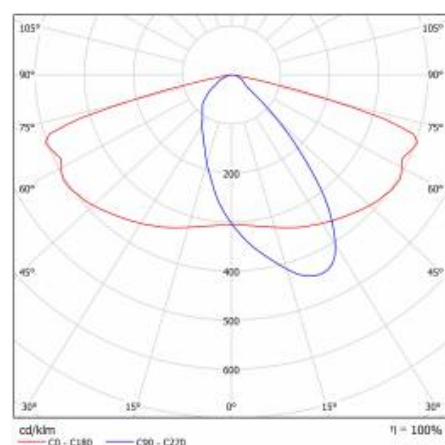

ASTRA LED ALU 2300LM 857 AR3 IP66 I CL. WIRE 0,7M WTYK/GN SP10KV (17W)

DETAILED CARD

TECHNICAL PARAMETERS TABLE

Index:	580352	Material of the body:	powder coated aluminium
Rated power of the luminaire [W]:	17	Colour of the body:	grey
EAN:	5905963580352	Mounting dimensions [mm]:	ø60
Luminous flux [lm]:	2300	Impact resistance:	IK08
ETIM class:	EC000062	Ingress protection:	IP66
Category type:	street lighting	Mounting version:	Top, on pole / Side, on boom
Light source:	LED module	Tilt angle adjustment [°]:	-5 to +15 (peak); -15 to +5 (side)
Colour temperature [K]:	5700	Lateral surface (SCx) [m2]:	0.018
Supply voltage [V]:	220 - 240	Working temperature [°C]:	from -20 to +35
Electrical protection class:	I	LED lifespan L90B10 [h]:	34000
Frequency [Hz]:	50 - 60	Wire type:	H07RN-F
Optics:	AR3	ULOR:	0%
Luminous efficacy [lm/W]:	135	LED lifespan L70B50 [h]:	120000
Energy efficiency class:	D	LED lifespan L80B20 [h]:	75000
Colour rendering index:	> 80	Control:	ON/OFF
SDCM:	≤ 5	Cable length [m]:	0.70
Power factor:	0.90	Net weight [kg]:	2.950
Surge protection [kV]:	10	Warranty [years]:	5
Diffuser type:	matrix led	CE certificate:	467/2023
Optics material:	PC	ENEC Certificate:	0323/ENEC/23
Dimensions (H/W/T/S) [mm]:	640/233/113	Manual:	Download PDF

LIGHT CURVES