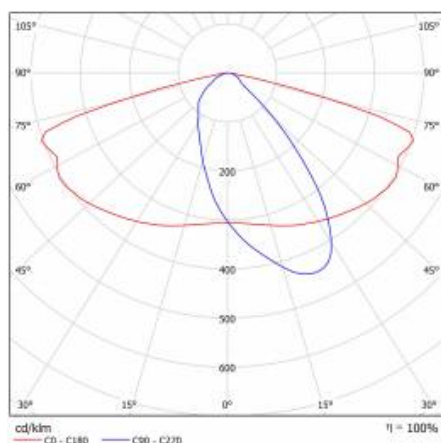

ASTRA LED ALU 2300LM 857 AR3 IP66 I CL. WIRE 0,7M WTYK/GN SP10KV (17W)

DETAILED CARD

TECHNICAL PARAMETERS TABLE

Index:	580352	Material of the body:	powder coated aluminium
Rated power of the luminaire [W]:	17	Colour of the body:	grey
EAN:	5905963580352	Mounting dimensions [mm]:	ø60
Luminous flux [lm]:	2300	Impact resistance:	IK08
ETIM class:	EC000062	Ingress protection:	IP66
Category type:	street lighting	Mounting version:	Top, on pole / Side, on boom
Light source:	LED module	Tilt angle adjustment [°]:	-5 to +15 (peak); -15 to +5 (side)
Colour temperature [K]:	5700	Lateral surface (SCx) [m2]:	0.018
Supply voltage [V]:	220 - 240	Working temperature [°C]:	from -20 to +35
Electrical protection class:	I	LED lifespan L90B10 [h]:	34000
Frequency [Hz]:	50 - 60	Wire type:	H07RN-F
Optics:	AR3	ULOR:	0%
Luminous efficacy [lm/W]:	135	LED lifespan L70B50 [h]:	120000
Energy efficiency class:	D	LED lifespan L80B20 [h]:	75000
Colour rendering index:	> 80	Control:	ON/OFF
SDCM:	≤ 5	Cable length [m]:	0.70
Power factor:	0.90	Net weight [kg]:	2.950
Surge protection [kV]:	10	Warranty [years]:	5
Diffuser type:	matrix led	CE certificate:	467/2023
Optics material:	PC	ENEC Certificate:	0323/ENEC/23
Dimensions (H/W/T/S) [mm]:	640/233/113	Manual:	Download PDF

LIGHT CURVES