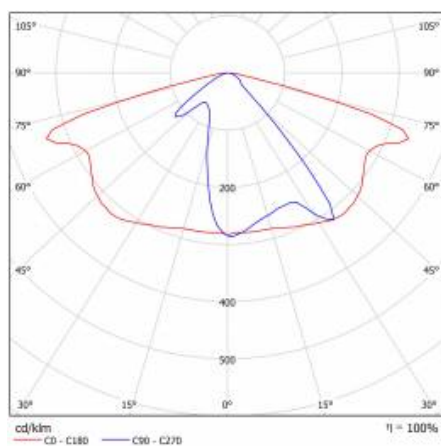

ASTRA LED ALU 2300LM 857 AR1 IP66 I CL. WIRE 0,7M WTYK/GN SP10KV (17W)

DETAILED CARD

TECHNICAL PARAMETERS TABLE

Index:	580055	Material of the body:	powder coated aluminium
Rated power of the luminaire [W]:	17	Colour of the body:	grey
EAN:	5905963580055	Mounting dimensions [mm]:	ø60
Luminous flux [lm]:	2300	Impact resistance:	IK08
ETIM class:	EC000062	Ingress protection:	IP66
Category type:	street lighting	Mounting version:	Top, on pole / Side, on boom
Light source:	LED module	Tilt angle adjustment [°]:	-5 to +15 (peak); -15 to +5 (side)
Colour temperature [K]:	5700	Lateral surface (SCx) [m2]:	0.018
Supply voltage [V]:	220 - 240	Working temperature [°C]:	from -20 to +35
Electrical protection class:	I	LED lifespan L90B10 [h]:	34000
Frequency [Hz]:	50 - 60	Wire type:	H07RN-F
Optics:	AR1	ULOR:	0%
Luminous efficacy [lm/W]:	135	LED lifespan L70B50 [h]:	120000
Energy efficiency class:	D	LED lifespan L80B20 [h]:	75000
Colour rendering index:	> 80	Control:	ON/OFF
SDCM:	≤ 5	Cable length [m]:	0.70
Power factor:	0.90	Net weight [kg]:	2.950
Surge protection [kV]:	10	Warranty [years]:	5
Diffuser type:	matrix led	CE certificate:	467/2023
Optics material:	PC	ENEC Certificate:	0323/ENEC/23
Dimensions (H/W/T/S) [mm]:	640/233/113	Manual:	Download PDF

LIGHT CURVES