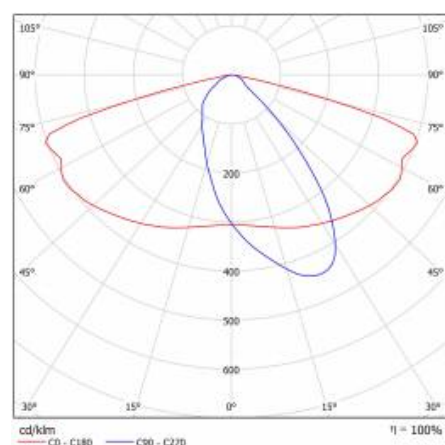

ASTRA LED ALU 7300LM 857 AR3 IP66 II CL. WIRE 0,7M WTYK/GN SP10KV (53W)

DETAILED CARD

TECHNICAL PARAMETERS TABLE

Index:	580505	Material of the body:	powder coated aluminium
Rated power of the luminaire [W]:	53	Colour of the body:	grey
EAN:	5905963580505	Mounting dimensions [mm]:	ø60
Luminous flux [lm]:	7300	Impact resistance:	IK08
ETIM class:	EC000062	Ingress protection:	IP66
Category type:	street lighting	Mounting version:	Top, on pole / Side, on boom
Light source:	LED module	Tilt angle adjustment [°]:	-5 to +15 (peak); -15 to +5 (side)
Colour temperature [K]:	5700	Lateral surface (SCx) [m2]:	0.018
Supply voltage [V]:	220 - 240	Working temperature [°C]:	from -20 to +35
Electrical protection class:	II	LED lifespan L90B10 [h]:	34000
Frequency [Hz]:	50 - 60	Wire type:	H07RN-F
Optics:	AR3	ULOR:	0%
Luminous efficacy [lm/W]:	138	LED lifespan L70B50 [h]:	120000
Energy efficiency class:	C	LED lifespan L80B20 [h]:	75000
Colour rendering index:	> 80	Control:	ON/OFF
SDCM:	≤ 5	Cable length [m]:	0.70
Power factor:	0.97	Net weight [kg]:	2.950
Surge protection [kV]:	10	Warranty [years]:	5
Diffuser type:	matrix led	CE certificate:	467/2023
Optics material:	PC	ENEC Certificate:	0324/ENEC/23
Dimensions (H/W/T/S) [mm]:	640/233/113	Manual:	Download PDF

LIGHT CURVES