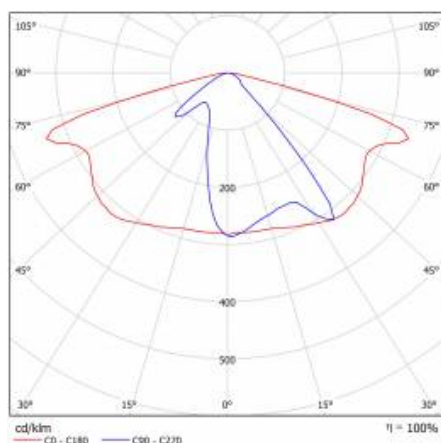

ASTRA LED ALU 7300LM 857 AR1 IP66 II CL. WIRE 0,7M WTYK/GN SP10KV (53W)

DETAILED CARD

TECHNICAL PARAMETERS TABLE

Index:	580208	Colour of the body:	grey
EAN:	5905963580208	Dimensions (H/W/T/S) [mm]:	640/233/113
ETIM class:	EC000062	Mounting dimensions [mm]:	ø60
Category type:	street lighting	Impact resistance:	IK08
Light source:	LED module	Ingress protection:	IP66
Rated power of the luminaire [W]:	53	Mounting version:	Top, on pole / Side, on boom
Supply voltage [V]:	220 - 240	Beam angle adjustment [°]:	-5 to +15 (peak); -15 to +5 (side)
Frequency [Hz]:	50 - 60	Lateral surface (SCx) [m2]:	0.018
Luminous flux [lm]:	7300	Working temperature [°C]:	from -20 to +35
Luminous efficacy [lm/W]:	138	LED lifespan L90B10 [h]:	34000
Energy efficiency class:	C	Wire type:	H07RN-F
Electrical protection class:	II	ULOR:	0%
Colour temperature [K]:	5700	LED lifespan L70B50 [h]:	120000
Colour rendering index:	> 80	LED lifespan L80B20 [h]:	75000
SDCM:	≤ 5	Control:	ON/OFF
Power factor:	0.97	Cable length [m]:	0.70
Surge protection [kV]:	10	Net weight [kg]:	2.950
Diffuser type:	matrix led	Warranty [years]:	5
Optics material:	PC	CE certificate:	467/2023
Optics:	AR1	ENEC Certificate:	0324/ENEC/23
Material of the body:	powder coated aluminium	Manual:	Download PDF

LIGHT CURVES