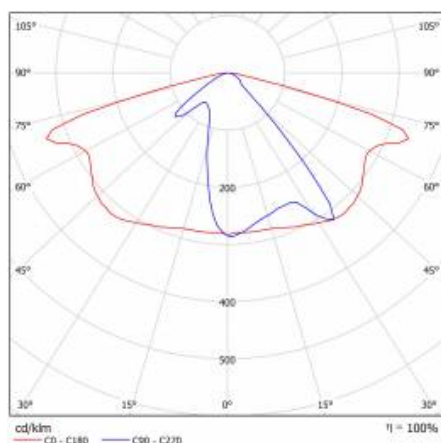

ASTRA LED ALU 7300LM 857 AR1 IP66 II CL. WIRE 0,7M WTYK/GN SP10KV (53W)

DETAILED CARD

TECHNICAL PARAMETERS TABLE

Index:	580208	Material of the body:	powder coated aluminium
Rated power of the luminaire [W]:	53	Colour of the body:	grey
EAN:	5905963580208	Mounting dimensions [mm]:	ø60
Luminous flux [lm]:	7300	Impact resistance:	IK08
ETIM class:	EC000062	Ingress protection:	IP66
Category type:	street lighting	Mounting version:	Top, on pole / Side, on boom
Light source:	LED module	Tilt angle adjustment [°]:	-5 to +15 (peak); -15 to +5 (side)
Colour temperature [K]:	5700	Lateral surface (SCx) [m2]:	0.018
Supply voltage [V]:	220 - 240	Working temperature [°C]:	from -20 to +35
Electrical protection class:	II	LED lifespan L90B10 [h]:	34000
Frequency [Hz]:	50 - 60	Wire type:	H07RN-F
Optics:	AR1	ULOR:	0%
Luminous efficacy [lm/W]:	138	LED lifespan L70B50 [h]:	120000
Energy efficiency class:	C	LED lifespan L80B20 [h]:	75000
Colour rendering index:	> 80	Control:	ON/OFF
SDCM:	≤ 5	Cable length [m]:	0.70
Power factor:	0.97	Net weight [kg]:	2.950
Surge protection [kV]:	10	Warranty [years]:	5
Diffuser type:	matrix led	CE certificate:	467/2023
Optics material:	PC	ENEC Certificate:	0324/ENEC/23
Dimensions (H/W/T/S) [mm]:	640/233/113	Manual:	Download PDF

LIGHT CURVES