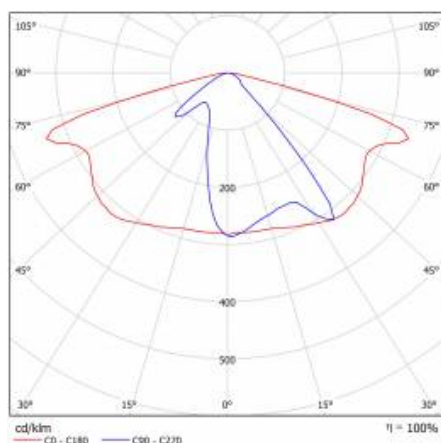

ASTRA LED ALU 7300LM 840 AR1 IP66 II CL. WIRE 0,7M WTYK/GN SP10KV (53W)

DETAILED CARD

TECHNICAL PARAMETERS TABLE

Index:	580192	Material of the body:	powder coated aluminium
Rated power of the luminaire [W]:	53	Colour of the body:	grey
EAN:	5905963580192	Mounting dimensions [mm]:	ø60
Luminous flux [lm]:	7300	Impact resistance:	IK08
ETIM class:	EC000062	Ingress protection:	IP66
Category type:	street lighting	Mounting version:	Top, on pole / Side, on boom
Light source:	LED module	Tilt angle adjustment [°]:	-5 to +15 (peak); -15 to +5 (side)
Colour temperature [K]:	4000	Lateral surface (SCx) [m2]:	0.018
Supply voltage [V]:	220 - 240	Working temperature [°C]:	from -20 to +35
Electrical protection class:	II	LED lifespan L90B10 [h]:	34000
Frequency [Hz]:	50 - 60	Wire type:	H07RN-F
Optics:	AR1	ULOR:	0%
Luminous efficacy [lm/W]:	138	LED lifespan L70B50 [h]:	120000
Energy efficiency class:	C	LED lifespan L80B20 [h]:	75000
Colour rendering index:	> 80	Control:	ON/OFF
SDCM:	≤ 5	Cable length [m]:	0.70
Power factor:	0.97	Net weight [kg]:	2.950
Surge protection [kV]:	10	Warranty [years]:	5
Diffuser type:	matrix led	CE certificate:	467/2023
Optics material:	PC	ENEC Certificate:	0324/ENEC/23
Dimensions (H/W/T/S) [mm]:	640/233/113	Manual:	Download PDF

LIGHT CURVES