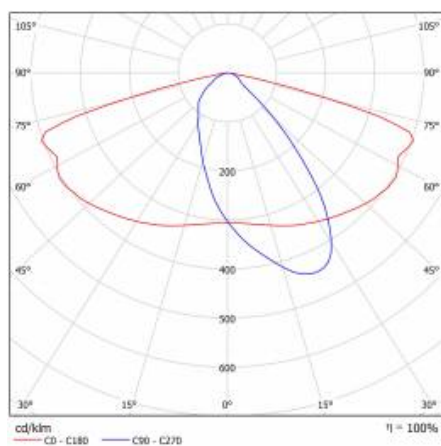

ASTRA LED ALU 3500LM 830 AR3 IP66 II CL. WIRE 0,7M WTYK/GN SP10KV (26W)

DETAILED CARD

TECHNICAL PARAMETERS TABLE

Index:	580369	Material of the body:	powder coated aluminium
Rated power of the luminaire [W]:	26	Colour of the body:	grey
EAN:	5905963580369	Mounting dimensions [mm]:	ø60
Luminous flux [lm]:	3500	Impact resistance:	IK08
ETIM class:	EC000062	Ingress protection:	IP66
Category type:	street lighting	Mounting version:	Top, on pole / Side, on boom
Light source:	LED module	Tilt angle adjustment [°]:	-5 to +15 (peak); -15 to +5 (side)
Colour temperature [K]:	3000	Lateral surface (SCx) [m2]:	0.018
Supply voltage [V]:	220 - 240	Working temperature [°C]:	from -20 to +35
Electrical protection class:	II	LED lifespan L90B10 [h]:	34000
Frequency [Hz]:	50 - 60	Wire type:	H07RN-F
Optics:	AR3	ULOR:	0%
Luminous efficacy [lm/W]:	135	LED lifespan L70B50 [h]:	120000
Energy efficiency class:	D	LED lifespan L80B20 [h]:	75000
Colour rendering index:	> 80	Control:	ON/OFF
SDCM:	≤ 5	Cable length [m]:	0.70
Power factor:	0.93	Net weight [kg]:	2.950
Surge protection [kV]:	10	Warranty [years]:	5
Diffuser type:	matrix led	CE certificate:	467/2023
Optics material:	PC	ENEC Certificate:	0324/ENEC/23
Dimensions (H/W/T/S) [mm]:	640/233/113	Manual:	Download PDF

LIGHT CURVES