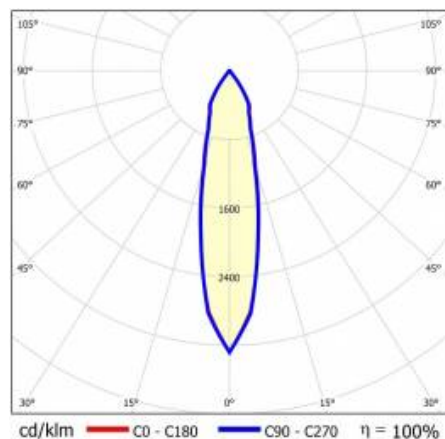

TIUNNE PLUS 90 1020LM 930 DALI 20D WHITE IP65/IP20 REFLECTOR S 16W

DETAILED CARD

TECHNICAL PARAMETERS TABLE

Index:	416545	Optics:	reflector S
EAN:	5905963416545	Material of the body:	aluminium
Light source:	COB	Colour of the body:	white
Rated power of the luminaire [W]:	16	Ring material:	aluminium
Luminous flux [lm]:	1020	Ring colour:	white
Remarks:	S- silver matt	Dimensions (H/W/T/S) [mm]:	ø96/73
Luminous efficacy [lm/W]:	64	Mounting dimensions [mm]:	88
Energy efficiency class:	G	Ingress protection:	IP65/IP20
Electrical protection class:	II	Mounting version:	recessed
Colour temperature [K]:	3000	DIMM DALI:	yes
Colour rendering index:	>90	Net weight [kg]:	0.250
Beam angle [°]:	15	Category type:	downlights
Diffuser material:	PC	Warranty [years]:	5
Diffuser type:	transparent	CE certificate:	469/2023
Optics material:	aluminium	Manual:	Download PDF

LIGHT CURVES

Card creation date: 23 October 2024

The company reserves the right to make design changes or upgrades in the presented product. Product data sheet does not constitute an offer. * Parameter tolerance is +/- 10%

This product is a subject to electric and electronic waste equipment regulations (WEEE).

Certificate CE - Nr: 469/2023

Lena Lighting S.A.
ul. Kórnicka 52, 63-000 Środa Wielkopolska
tel. +48 61 28 60 333 (Pn-Pt, 8-16), e-mail: hello@lenalighting.pl, www.lenalighting.pl