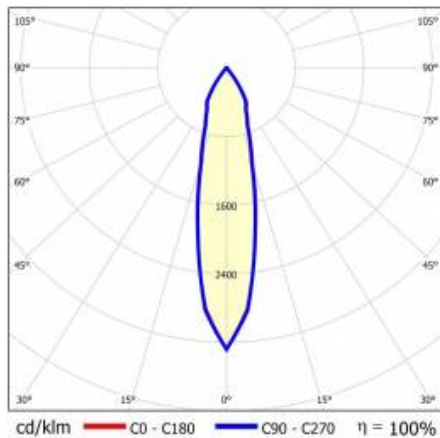

TIUNNE PLUS 90 1210LM 830 DALI 20D BLACK IP65/IP20 REFLECTOR S 16W

DETAILED CARD

TECHNICAL PARAMETERS TABLE

Index:	416392	Optics:	reflector S
EAN:	5905963416392	Material of the body:	aluminium
Light source:	COB	Colour of the body:	white
Rated power of the luminaire [W]:	16	Ring material:	aluminium
Luminous flux [lm]:	1210	Ring colour:	black
Remarks:	S- silver matt	Dimensions (H/W/T/S) [mm]:	ø96/73
Luminous efficacy [lm/W]:	76	Mounting dimensions [mm]:	88
Energy efficiency class:	F	Ingress protection:	IP65/IP20
Electrical protection class:	II	Mounting version:	recessed
Colour temperature [K]:	3000	DIMM DALI:	yes
Colour rendering index:	>80	Net weight [kg]:	0.250
Beam angle [°]:	15	Category type:	downlights
Diffuser material:	PC	Warranty [years]:	5
Diffuser type:	transparent	CE certificate:	469/2023
Optics material:	aluminium	Manual:	Download PDF

LIGHT CURVES

Card creation date: 25 March 2024

The company reserves the right to make design changes or upgrades in the presented product. Product data sheet does not constitute an offer. * Parameter tolerance is +/- 10%

This product is a subject to electric and electronic waste equipment regulations (WEEE).

Certificate CE - Nr: 469/2023

Lena Lighting S.A.
ul. Kórnicka 52, 63-000 Środa Wielkopolska
tel. +48 61 28 60 333 (Pn-Pt, 8-16), e-mail: hello@lenalighting.pl, www.lenalighting.pl