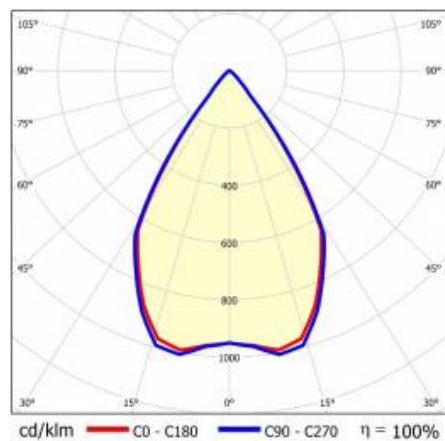

TIUNNE PLUS 90 1260LM 840 60D WHITE IP65/IP20 REFLECTOR S 14W

DETAILED CARD

TECHNICAL PARAMETERS TABLE

Index:	416026	Optics:	reflector S
EAN:	5905963416026	Material of the body:	aluminium
Light source:	COB	Colour of the body:	white
Rated power of the luminaire [W]:	14	Ring material:	aluminium
Luminous flux [lm]:	1260	Ring colour:	white
Remarks:	S- silver matt	Dimensions (H/W/T/S) [mm]:	ø96/73
Luminous efficacy [lm/W]:	90	Mounting dimensions [mm]:	88
Energy efficiency class:	F	Ingress protection:	IP65/IP20
Electrical protection class:	II	Mounting version:	recessed
Colour temperature [K]:	4000	Net weight [kg]:	0.250
Colour rendering index:	>80	Category type:	downlights
Beam angle [°]:	60	Warranty [years]:	5
Diffuser material:	PC	CE certificate:	469/2023
Diffuser type:	transparent	Manual:	Download PDF
Optics material:	aluminium		

LIGHT CURVES

Card creation date: 23 October 2024

The company reserves the right to make design changes or upgrades in the presented product. Product data sheet does not constitute an offer. * Parameter tolerance is +/- 10%

This product is a subject to electric and electronic waste equipment regulations (WEEE).

Certificate CE - Nr: 469/2023

Lena Lighting S.A.
ul. Kórnicka 52, 63-000 Środa Wielkopolska
tel. +48 61 28 60 333 (Pn-Pt, 8-16), e-mail: hello@lenalighting.pl, www.lenalighting.pl