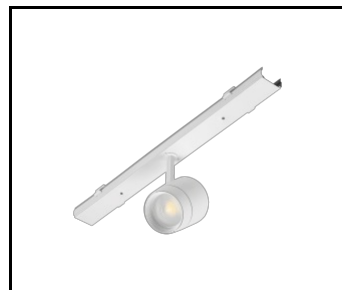

LINEA S LED 588mm - 1xEXPO
ADJUST 2050lm zoom 22-55st. WEISS
840 20W (981265)