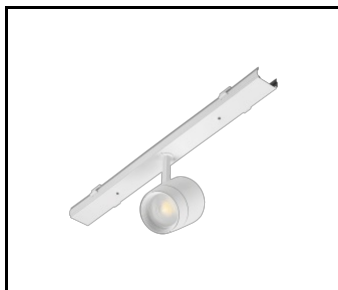

LINEA S LED - Blende PVC  
1764mm (981159)

LINEA S LED-Netzteil 11P (981388)

LINEA S LED Metallgitter  
1176mm (980947)

LINEA S LED Metallgitter  
588mm (980985)

LINEA S LED - PVC-Gitter  
588mm (980992)

LINEA S LED-Hängeleuchte  
1.5m (981173)

Linea S LED  
Aufputzmontagehalterung (980954)

LINEA S LED  
Kettenaufhängung (981425)

Linea S LED-Netzteil 7P (980978)

LINEA S LED 588mm AW DOT CS 2W  
1h NM AT (981227)

LINEA S LED 588mm AW DOT CSC  
2W 1h NM AT (981234)