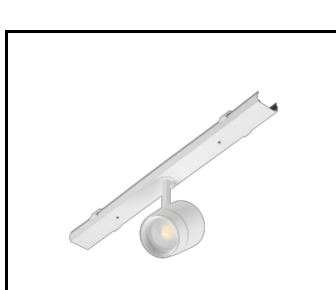

LINEA S LED 588mm AW DOT CS 2W
1h NM AT (981227)