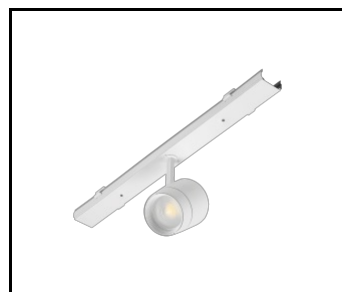

LINEA S LED 588mm - 1xEXPO
ADJUST 2050lm zoom 22-55st. WEISS
840 20W (981265)