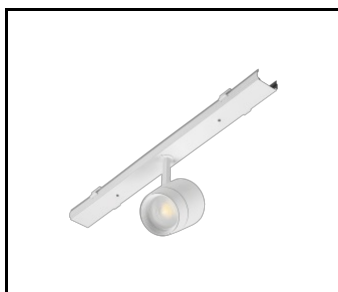

LINEA S LED 588mm AW DOT CS 2W
1h NM AT (981227)

LINEA S LED 588mm - 1xEXPO
ADJUST 2050lm DALI zoom 22-55st.
WEISS 840 20W (981272)