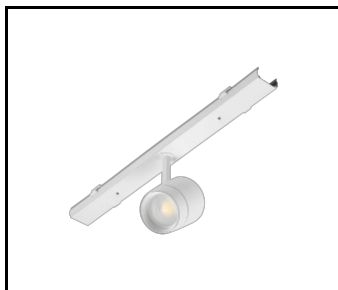

## DETAILIERTE PRODUKTKARTE

LINEA S LED Maskenbildner  
1764mm (980039)

LINEA S LED – Endkappe IP40  
steckbar (980060)

LINEA S LED-Netzteil 5P (980084)

LINEA S LED Blende PVC  
1176mm (980930)

LINEA S LED - Blende PVC  
1764mm (981159)

LINEA S LED-Netzteil 11P (981388)

LINEA S LED Metallgitter  
1176mm (980947)

LINEA S LED Metallgitter  
588mm (980985)

LINEA S LED - PVC-Gitter  
588mm (980992)

LINEA S LED-Hängeleuchte  
1.5m (981173)

Linea S LED  
Aufputzmontagehalterung (980954)

LINEA S LED  
Kettenaufhängung (981425)

Linea S LED-Netzteil 7P (980978)

LINEA S LED 588mm AW DOT CS 2W  
1h NM AT (981227)

LINEA S LED 588mm AW DOT CSC  
2W 1h NM AT (981234)

LINEA S LED 588mm AW DOT CSO  
2W 1h NM AT (981241)