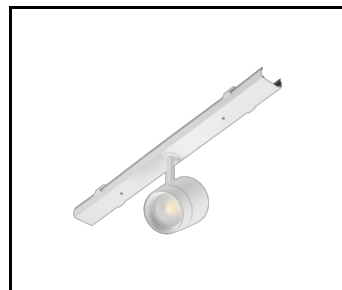

LINEA S LED-Netzteil 11P (981388)

LINEA S LED Metallgitter  
1176mm (980947)

LINEA S LED Metallgitter  
588mm (980985)

LINEA S LED - PVC-Gitter  
588mm (980992)

LINEA S LED-Hängeleuchte  
1.5m (981173)

Linea S LED  
Aufputzmontagehalterung (980954)

LINEA S LED  
Kettenaufhängung (981425)

Linea S LED-Netzteil 7P (980978)

LINEA S LED 588mm AW DOT CS 2W  
1h NM AT (981227)

LINEA S LED 588mm AW DOT CSC  
2W 1h NM AT (981234)

LINEA S LED 588mm AW DOT CSO  
2W 1h NM AT (981241)