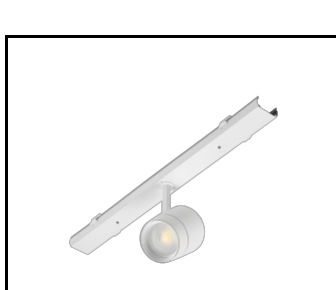

## DETAILLIERTE PRODUKTKARTE

LINEA S LED Maskenbildner  
1764mm (980039)

LINEA S LED – Endkappe IP40  
steckbar (980060)

LINEA S LED-Netzteil 5P (980084)

LINEA S LED Blende PVC  
1176mm (980930)

LINEA S LED - Blende PVC  
1764mm (981159)

LINEA S LED-Netzteil 11P (981388)

LINEA S LED Metallgitter  
1176mm (980947)

LINEA S LED Metallgitter  
588mm (980985)

LINEA S LED - PVC-Gitter  
588mm (980992)

LINEA S LED-Hängeleuchte  
1.5m (981173)

Linea S LED  
Aufputzmontagehalterung (980954)

LINEA S LED  
Kettenaufhängung (981425)

Linea S LED-Netzteil 7P (980978)

LINEA S LED 588mm AW DOT CS 2W  
1h NM AT (981227)

LINEA S LED 588mm AW DOT CSC  
2W 1h NM AT (981234)

LINEA S LED 588mm AW DOT CSO  
2W 1h NM AT (981241)