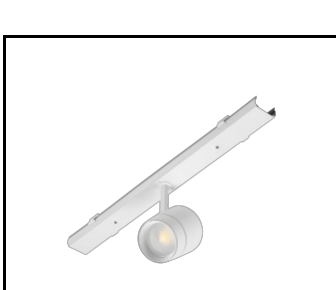

## DETAILLIERTE PRODUKTKARTE

LINEA S LED Maskenbildner  
1764mm (980039)

LINEA S LED – Endkappe IP40  
steckbar (980060)

LINEA S LED-Netzteil 5P (980084)

LINEA S LED Blende PVC  
1176mm (980930)

LINEA S LED - Blende PVC  
1764mm (981159)

LINEA S LED-Netzteil 11P (981388)

LINEA S LED Metallgitter  
1176mm (980947)

LINEA S LED Metallgitter  
588mm (980985)

LINEA S LED - PVC-Gitter  
588mm (980992)

LINEA S LED-Hängeleuchte  
1.5m (981173)

Linea S LED  
Aufputzmontagehalterung (980954)

LINEA S LED  
Kettenaufhängung (981425)

Linea S LED-Netzteil 7P (980978)

LINEA S LED 588mm AW DOT CS 2W  
1h NM AT (981227)

LINEA S LED 588mm AW DOT CSC  
2W 1h NM AT (981234)

LINEA S LED 588mm AW DOT CSO  
2W 1h NM AT (981241)