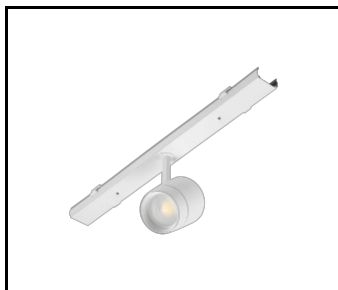

## DETAILLIERTE PRODUKTKARTE

LINEA S LED Maskenbildner  
1764mm (980039)

LINEA S LED – Endkappe IP40  
steckbar (980060)

LINEA S LED-Netzteil 5P (980084)

LINEA S LED Blende PVC  
1176mm (980930)

LINEA S LED - Blende PVC  
1764mm (981159)

LINEA S LED-Netzteil 11P (981388)

LINEA S LED Metallgitter  
1176mm (980947)

LINEA S LED Metallgitter  
588mm (980985)

LINEA S LED - PVC-Gitter  
588mm (980992)

LINEA S LED-Hängeleuchte  
1.5m (981173)

Linea S LED  
Aufputzmontagehalterung (980954)

LINEA S LED  
Kettenaufhängung (981425)

Linea S LED-Netzteil 7P (980978)

LINEA S LED 588mm AW DOT CS 2W  
1h NM AT (981227)

LINEA S LED 588mm AW DOT CSC  
2W 1h NM AT (981234)

LINEA S LED 588mm AW DOT CSO  
2W 1h NM AT (981241)