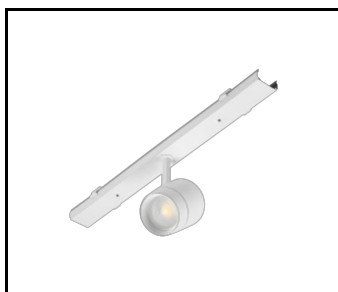

## DETAILLIERTE PRODUKTKARTE

LINEA S LED Maskenbildner  
1764mm (980039)

LINEA S LED – Endkappe IP40  
steckbar (980060)

LINEA S LED-Netzteil 5P (980084)

LINEA S LED Blende PVC  
1176mm (980930)

LINEA S LED - Blende PVC  
1764mm (981159)

LINEA S LED-Netzteil 11P (981388)

LINEA S LED Metallgitter  
1176mm (980947)

LINEA S LED Metallgitter  
588mm (980985)

LINEA S LED - PVC-Gitter  
588mm (980992)

LINEA S LED-Hängeleuchte  
1.5m (981173)

Linea S LED  
Aufputzmontagehalterung (980954)

LINEA S LED  
Kettenaufhängung (981425)

Linea S LED-Netzteil 7P (980978)

LINEA S LED 588mm AW DOT CS 2W  
1h NM AT (981227)

LINEA S LED 588mm AW DOT CSC  
2W 1h NM AT (981234)

LINEA S LED 588mm AW DOT CSO  
2W 1h NM AT (981241)