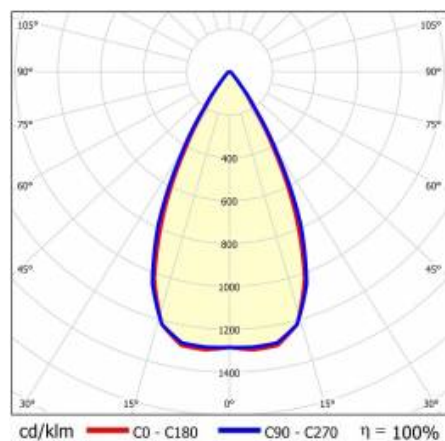

TERRA 3 LED P 1195X295MM X2 5600LM 830 DALI WHITE MAT (43W)

DETAILED CARD

TECHNICAL PARAMETERS TABLE

Index:	420474	Material of the body:	powder coated steel
EAN:	5905963420474	Colour of the body:	white mat
Light source:	LED	Dimensions (H/W/T/S) [mm]:	1195/295/32
Rated power of the luminaire [W]:	43	Mounting version:	recessed
Luminous flux [lm]:	5900	DIMM DALI:	yes
Luminous efficacy [lm/W]:	130	Number on the palette [pcs]:	60
Ingress protection:	IP20	Net weight [kg]:	1.750
Energy efficiency class:	E	Category type:	troffers
Electrical protection class:	II	Version:	2x1
Colour temperature [K]:	3000	Light distribution type:	symmetric
Color rendering index (Ra) >:	80	LED lifespan L70B50 [h]:	150000
Beam angle [°]:	60	LED lifespan L80B20 [h]:	100000
Diffuser material:	PC	LED lifespan L90B10 [h]:	50000
Diffuser type:	matrix led	Warranty [years]:	5
Diffuser colour:	transparent	CE certificate:	60/2025
Optics material:	PC	Manual:	Download PDF
Optics:	lens	Pliik LDT:	Download

LIGHT CURVES