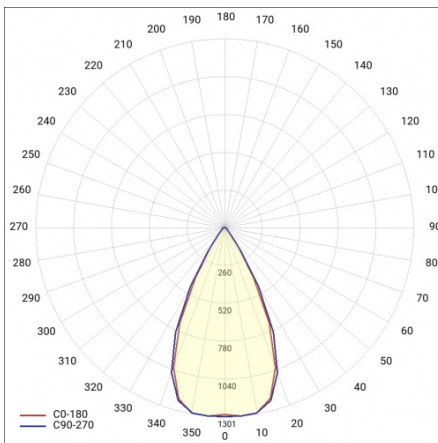

TERRA 3 LED P 1195X295MM X2 3000LM 840 WHITE MAT (21W)

DETAILED CARD

TECHNICAL PARAMETERS TABLE

Rated power of the luminaire [W]:	21	Diffuser material:	PC
Index:	420078	Diffuser type:	matrix led
Colour temperature [K]:	4000	Diffuser colour:	transparent
EAN:	5905963420078	Optics material:	PC
Luminous flux [lm]:	3000	Optics:	lens
Light source:	LED	Material of the body:	powder coated steel
Colour of the body:	white mat	Number on the palette [pcs]:	60
Luminous efficacy [lm/W]:	143	Net weight [kg]:	1.750
Version:	2x1	Category type:	louvres
Ingress protection:	IP20	Light distribution type:	symmetric
Mounting version:	recessed	LED lifespan L70B50 [h]:	156000
Energy efficiency class:	C	LED lifespan L80B20 [h]:	98000
Dimensions (H/W/T/S) [mm]:	1195/295/32	LED lifespan L90B10 [h]:	47000
Electrical protection class:	II	Warranty [years]:	5
Colour rendering index:	>80	CE certificate:	462/2023
Beam angle [°]:	60	Manual:	Download PDF
		Pliik LDT:	Download

LIGHT CURVES