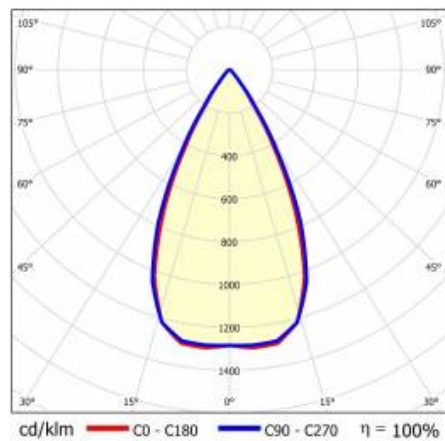

TERRA 3 LED P 595X295MM X2 4800LM 840 DALI WHITE MAT (34W)

DETAILED CARD

TECHNICAL PARAMETERS TABLE

Index:	419461	Material of the body:	powder coated steel
EAN:	5905963419461	Colour of the body:	white mat
Light source:	LED	Dimensions (H/W/T/S) [mm]:	595/295/32
Rated power of the luminaire [W]:	34	Mounting version:	recessed
Luminous flux [lm]:	4800	DIMM DALI:	yes
Luminous efficacy [lm/W]:	141	Number on the palette [pcs]:	120
Ingress protection:	IP20	Net weight [kg]:	0.950
Energy efficiency class:	D	Category type:	troffers
Electrical protection class:	II	Version:	2x1
Colour temperature [K]:	4000	Light distribution type:	symmetric
Colour rendering index:	80	LED lifespan L70B50 [h]:	150000
Beam angle [°]:	60	LED lifespan L80B20 [h]:	100000
Diffuser material:	PC	LED lifespan L90B10 [h]:	50000
Diffuser type:	matrix led	Warranty [years]:	5
Diffuser colour:	transparent	CE certificate:	60/2025
Optics material:	PC	Manual:	Download PDF
Optics:	lens	Pliik LDT:	Download

LIGHT CURVES