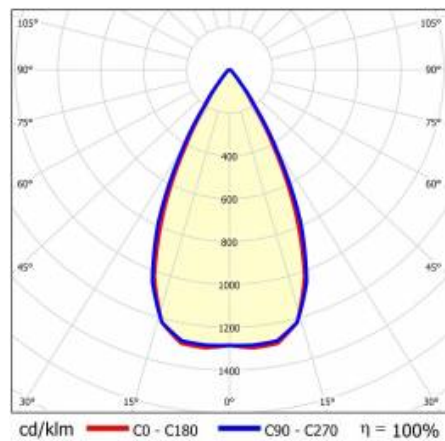

TERRA 3 LED P 1195X295MM X4 7050LM 830 BLACK MATT STRUCTURE (56W)

DETAILED CARD

TECHNICAL PARAMETERS TABLE

Index:	419287	Material of the body:	powder coated steel
EAN:	5905963419287	Colour of the body:	black mat
Light source:	LED	Dimensions (H/W/T/S) [mm]:	1195/295/32
Rated power of the luminaire [W]:	56	Mounting version:	recessed
Luminous flux [lm]:	7050	Number on the palette [pcs]:	60
Luminous efficacy [lm/W]:	126	Net weight [kg]:	1.930
Ingress protection:	IP20	Category type:	troffers
Energy efficiency class:	E	Version:	4x1
Electrical protection class:	II	Light distribution type:	symmetric
Colour temperature [K]:	3000	LED lifespan L70B50 [h]:	150000
Colour rendering index:	80	LED lifespan L80B20 [h]:	100000
Beam angle [°]:	60	LED lifespan L90B10 [h]:	50000
Diffuser material:	PC	Warranty [years]:	5
Diffuser type:	matrix led	CE certificate:	60/2025
Diffuser colour:	transparent	Manual:	Download PDF
Optics material:	PC	Pliik LDT:	Download
Optics:	lens		

LIGHT CURVES