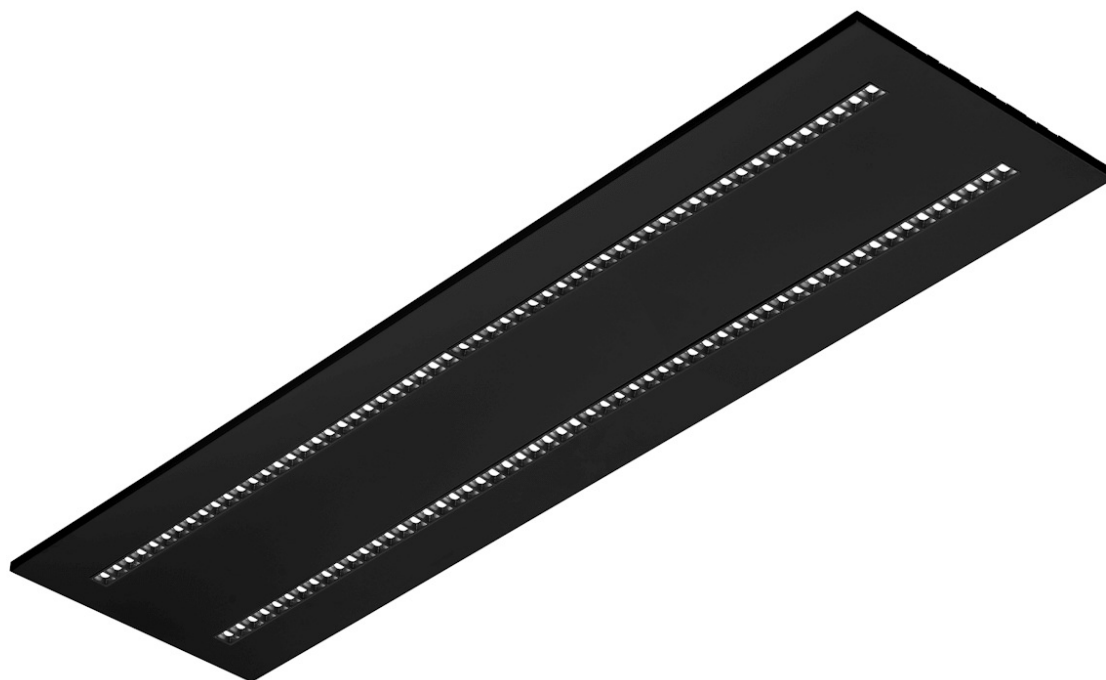

TERRA 3 LED P 1195X295MM X4 7050LM 830 BLACK MATT STRUCTURE (56W)

DETAILED CARD

TECHNICAL PARAMETERS

Index:	419287
Rated power of the luminaire [W]*:	56
Luminous flux [lm]*:	7050
Colour temperature [K]:	3000
Colour rendering index:	80
Material of the body:	powder coated steel
Colour of the body:	black mat
Dimensions (H/W/T/S) [mm]:	1195/295/32
Mounting version:	recessed
Energy efficiency class:	E

CHARACTERISTICS

A luminaire equipped with energy-efficient LED modules characterised by high luminous flux. The low side profile provides an aesthetically pleasing, timeless appearance. Robust, compact construction. Made of powder-coated steel sheet. Patented high-performance HE reflector guarantees high efficiency while effectively eliminating glare.

TERRA 3 LED P 1195X295MM X4 7050LM 830 BLACK MATT STRUCTURE (56W)

DETAILED CARD

TECHNICAL PARAMETERS TABLE

Index:	419287	Material of the body:	powder coated steel
EAN:	5905963419287	Colour of the body:	black mat
Light source:	LED	Dimensions (H/W/T/S) [mm]:	1195/295/32
Rated power of the luminaire [W]:	56	Mounting version:	recessed
Luminous flux [lm]:	7050	Number on the palette [pcs]:	60
Luminous efficacy [lm/W]:	126	Net weight [kg]:	1.930
Ingress protection:	IP20	Category type:	troffers
Energy efficiency class:	E	Version:	4x1
Electrical protection class:	II	Light distribution type:	symmetric
Colour temperature [K]:	3000	LED lifespan L70B50 [h]:	150000
Colour rendering index:	80	LED lifespan L80B20 [h]:	100000
Beam angle [°]:	60	LED lifespan L90B10 [h]:	50000
Diffuser material:	PC	Warranty [years]:	5
Diffuser type:	matrix led	CE certificate:	60/2025
Diffuser colour:	transparent	Manual:	Download PDF
Optics material:	PC	Pliik LDT:	Download
Optics:	lens		