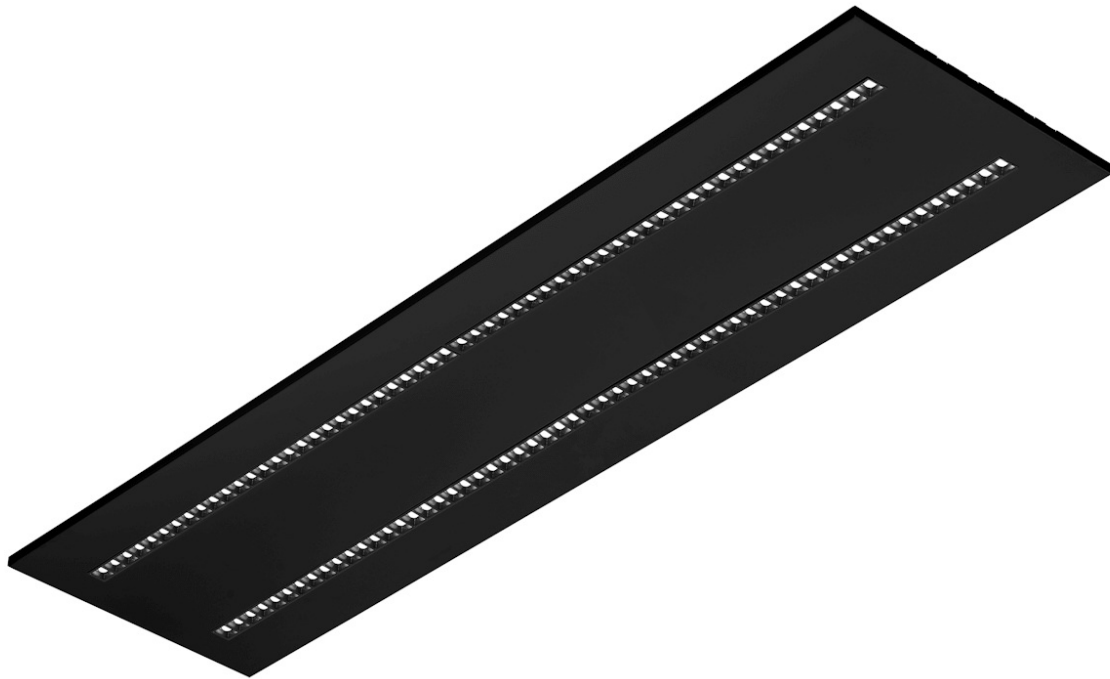

TERRA 3 LED P 1195X295MM X4 5150LM 830 BLACK MATT STRUCTURE (40W)

DETAILED CARD

TECHNICAL PARAMETERS

Index:	419263
Rated power of the luminaire [W]*:	40
Luminous flux [lm]*:	5150
Colour temperature [K]:	3000
Color rendering index (Ra) >:	80
Material of the body:	powder coated steel
Colour of the body:	black mat
Dimensions (H/W/T/S) [mm]:	1195/295/32
Mounting version:	recessed
Energy efficiency class:	D

CHARACTERISTICS

A luminaire equipped with energy-efficient LED modules characterised by high luminous flux. The low side profile provides an aesthetically pleasing, timeless appearance. Robust, compact construction. Made of powder-coated steel sheet. Patented high-performance HE reflector guarantees high efficiency while effectively eliminating glare.

TERRA 3 LED P 1195X295MM X4 5150LM 830 BLACK MATT STRUCTURE (40W)

DETAILED CARD

TECHNICAL PARAMETERS TABLE

Index:	419263	Material of the body:	powder coated steel
EAN:	5905963419263	Colour of the body:	black mat
Light source:	LED	Dimensions (H/W/T/S) [mm]:	1195/295/32
Rated power of the luminaire [W]:	40	Mounting version:	recessed
Luminous flux [lm]:	5150	Number on the palette [pcs]:	60
Luminous efficacy [lm/W]:	129	Net weight [kg]:	1.930
Ingress protection:	IP20	Category type:	troffers
Energy efficiency class:	D	Version:	4x1
Electrical protection class:	II	Light distribution type:	symmetric
Colour temperature [K]:	3000	LED lifespan L70B50 [h]:	150000
Color rendering index (Ra) >:	80	LED lifespan L80B10 [h]:	100000
Beam angle [°]:	60	LED lifespan L90B10 [h]:	50000
Diffuser material:	PC	Warranty [years]:	5
Diffuser type:	matrix led	CE certificate:	60/2025
Diffuser colour:	transparent	Manual:	Download PDF
Optics material:	PC	Pliik LDT:	Download
Optics:	lens		