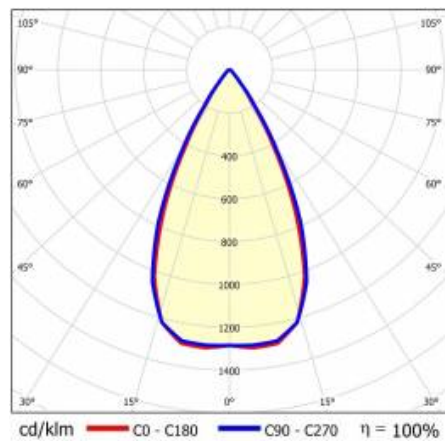

TERRA 3 LED P 1195X295MM X4 8200LM 830 WHITE MAT (56W)

DETAILED CARD

TECHNICAL PARAMETERS TABLE

Index:	419256	Material of the body:	powder coated steel
EAN:	5905963419256	Colour of the body:	white mat
Light source:	LED	Dimensions (H/W/T/S) [mm]:	1195/295/32
Rated power of the luminaire [W]:	56	Mounting version:	recessed
Luminous flux [lm]:	8200	Number on the palette [pcs]:	60
Luminous efficacy [lm/W]:	146	Net weight [kg]:	1.930
Ingress protection:	IP20	Category type:	troffers
Energy efficiency class:	D	Version:	4x1
Electrical protection class:	II	Light distribution type:	symmetric
Colour temperature [K]:	3000	LED lifespan L70B50 [h]:	150000
Color rendering index (Ra) >:	80	LED lifespan L80B20 [h]:	100000
Beam angle [°]:	60	LED lifespan L90B10 [h]:	50000
Diffuser material:	PC	Warranty [years]:	5
Diffuser type:	matrix led	CE certificate:	60/2025
Diffuser colour:	transparent	Manual:	Download PDF
Optics material:	PC	Pliik LDT:	Download
Optics:	lens		

LIGHT CURVES