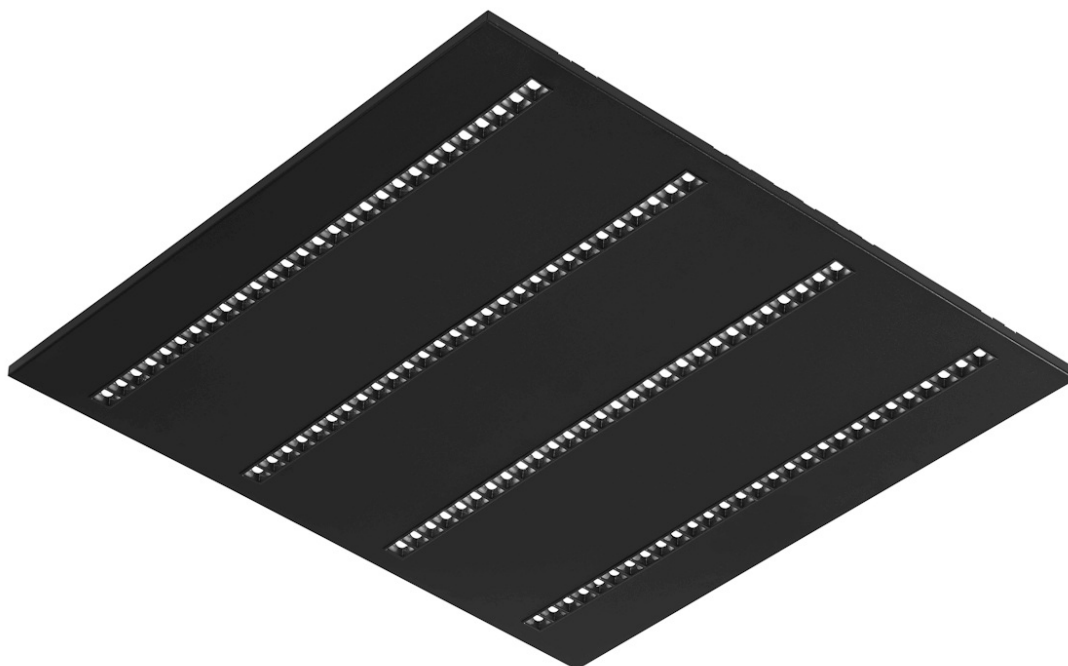

TERRA 3 LED P 595X595MM X4 5700LM 830 BLACK MATT STRUCTURE (45W)

DETAILED CARD

TECHNICAL PARAMETERS

Index:	419188
Rated power of the luminaire [W]*:	49
Luminous flux [lm]*:	5700
Colour temperature [K]:	3000
Color rendering index (Ra) >:	80
Material of the body:	powder coated steel
Colour of the body:	black mat
Dimensions (H/W/T/S) [mm]:	595/595/32
Mounting version:	recessed
Energy efficiency class:	E

CHARACTERISTICS

A luminaire equipped with energy-efficient LED modules characterised by high luminous flux. The low side profile provides an aesthetically pleasing, timeless appearance. Robust, compact construction. Made of powder-coated steel sheet. Patented high-performance HE reflector guarantees high efficiency while effectively eliminating glare.

TERRA 3 LED P 595X595MM X4 5700LM 830 BLACK MATT STRUCTURE (45W)

DETAILED CARD

TECHNICAL PARAMETERS TABLE

Index:	419188	Material of the body:	powder coated steel
EAN:	5905963419188	Colour of the body:	black mat
Light source:	LED	Dimensions (H/W/T/S) [mm]:	595/595/32
Rated power of the luminaire [W]:	49	Mounting version:	recessed
Luminous flux [lm]:	5700	Number on the palette [pcs]:	40
Luminous efficacy [lm/W]:	116	Net weight [kg]:	2
Ingress protection:	IP20	Category type:	troffers
Energy efficiency class:	E	Version:	4x1
Electrical protection class:	II	Light distribution type:	symmetric
Colour temperature [K]:	3000	LED lifespan L70B50 [h]:	150000
Color rendering index (Ra) >:	80	LED lifespan L80B10 [h]:	100000
Beam angle [°]:	60	LED lifespan L90B10 [h]:	50000
Diffuser material:	PC	Warranty [years]:	5
Diffuser type:	matrix led	CE certificate:	60/2025
Diffuser colour:	transparent	Manual:	Download PDF
Optics material:	PC	Pliik LDT:	Download
Optics:	lens		