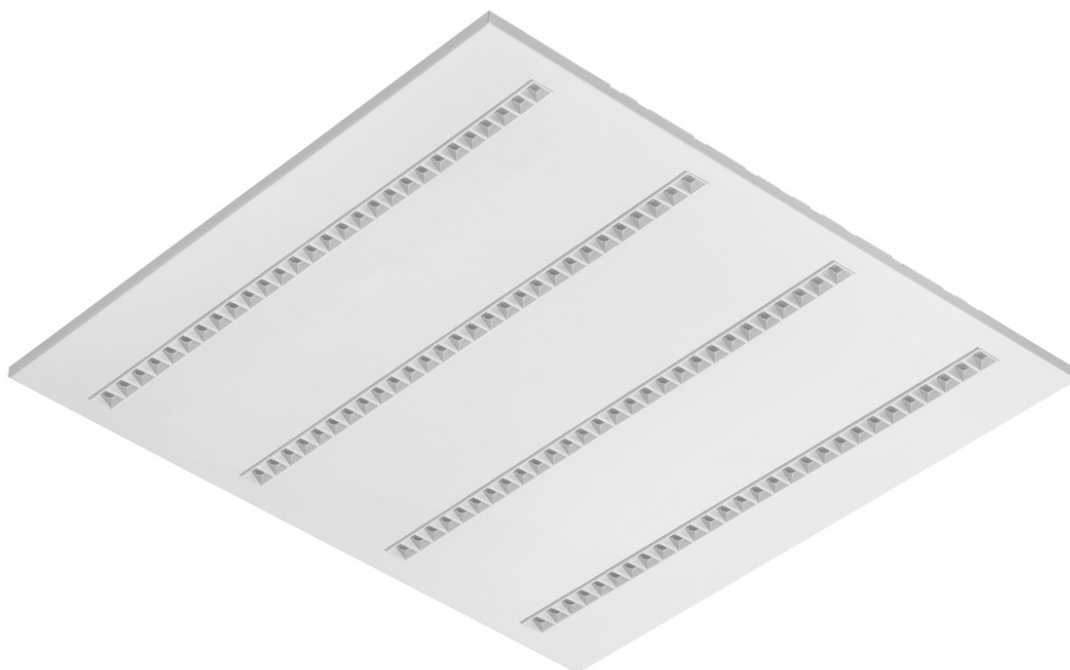

# TERRA 3 LED P 595X595MM X4 8200LM 830 WHITE GLOSS (56W)

DETAILED CARD

## TECHNICAL PARAMETERS

<b>Index:</b>	419133
<b>Rated power of the luminaire [W]*:</b>	56
<b>Luminous flux [lm]*:</b>	8200
<b>Colour temperature [K]:</b>	3000
<b>Color rendering index (Ra) &gt;:</b>	80
<b>Material of the body:</b>	powder coated steel
<b>Colour of the body:</b>	white gloss
<b>Dimensions (H/W/T/S) [mm]:</b>	595/595/32
<b>Mounting version:</b>	recessed
<b>Energy efficiency class:</b>	D

## CHARACTERISTICS

A luminaire equipped with energy-efficient LED modules characterised by high luminous flux. The low side profile provides an aesthetically pleasing, timeless appearance. Robust, compact construction. Made of powder-coated steel sheet. Patented high-performance HE reflector guarantees high efficiency while effectively eliminating glare.

## TECHNICAL PARAMETERS TABLE

Index:	419133	Material of the body:	powder coated steel
EAN:	5905963419133	Colour of the body:	white gloss
Light source:	LED	Dimensions (H/W/T/S) [mm]:	595/595/32
Rated power of the luminaire [W]:	56	Mounting version:	recessed
Luminous flux [lm]:	8200	Number on the palette [pcs]:	40
Luminous efficacy [lm/W]:	146	Net weight [kg]:	2
Ingress protection:	IP20	Category type:	troffers
Energy efficiency class:	D	Version:	4x1
Electrical protection class:	II	Light distribution type:	symmetric
Colour temperature [K]:	3000	LED lifespan L70B50 [h]:	150000
Color rendering index (Ra) >:	80	LED lifespan L80B10 [h]:	100000
Beam angle [°]:	60	LED lifespan L90B10 [h]:	50000
Diffuser material:	PC	Warranty [years]:	5
Diffuser type:	matrix led	CE certificate:	<a href="#">60/2025</a>
Diffuser colour:	transparent	Manual:	<a href="#">Download PDF</a>
Optics material:	PC	Pliik LDT:	<a href="#">Download</a>
Optics:	lens		