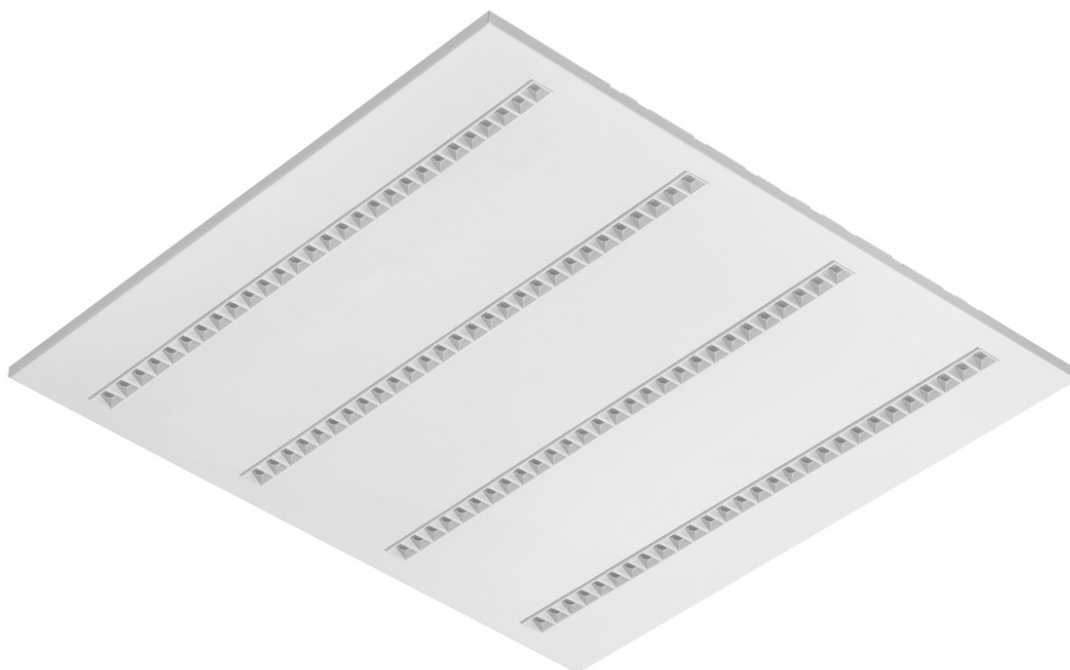

TERRA 3 LED P 595X595MM X4 6600LM 830 WHITE GLOSS (45W)

DETAILED CARD

TECHNICAL PARAMETERS

Index:	419126
Rated power of the luminaire [W]*:	49
Luminous flux [lm]*:	6600
Colour temperature [K]:	3000
Color rendering index (Ra) >:	80
Material of the body:	powder coated steel
Colour of the body:	white gloss
Dimensions (H/W/T/S) [mm]:	595/595/32
Mounting version:	recessed
Energy efficiency class:	D

CHARACTERISTICS

A luminaire equipped with energy-efficient LED modules characterised by high luminous flux. The low side profile provides an aesthetically pleasing, timeless appearance. Robust, compact construction. Made of powder-coated steel sheet. Patented high-performance HE reflector guarantees high efficiency while effectively eliminating glare.

TERRA 3 LED P 595X595MM X4 6600LM 830 WHITE GLOSS (45W)

DETAILED CARD

TECHNICAL PARAMETERS TABLE

Index:	419126	Material of the body:	powder coated steel
EAN:	5905963419126	Colour of the body:	white gloss
Light source:	LED	Dimensions (H/W/T/S) [mm]:	595/595/32
Rated power of the luminaire [W]:	49	Mounting version:	recessed
Luminous flux [lm]:	6600	Number on the palette [pcs]:	40
Luminous efficacy [lm/W]:	135	Net weight [kg]:	2
Ingress protection:	IP20	Category type:	troffers
Energy efficiency class:	D	Version:	4x1
Electrical protection class:	II	Light distribution type:	symmetric
Colour temperature [K]:	3000	LED lifespan L70B50 [h]:	150000
Color rendering index (Ra) >:	80	LED lifespan L80B10 [h]:	100000
Beam angle [°]:	60	LED lifespan L90B10 [h]:	50000
Diffuser material:	PC	Warranty [years]:	5
Diffuser type:	matrix led	CE certificate:	60/2025
Diffuser colour:	transparent	Manual:	Download PDF
Optics material:	PC	Pliik LDT:	Download
Optics:	lens		