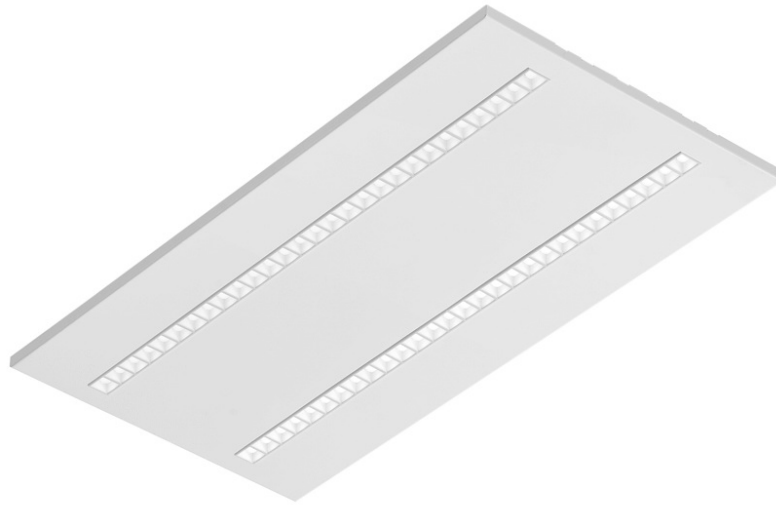

TERRA 3 LED P 595X295MM X2 2100LM 830 WHITE MAT (14W)

DETAILED CARD

TECHNICAL PARAMETERS

Index:	418990
Rated power of the luminaire [W]*:	14
Luminous flux [lm]*:	2100
Colour temperature [K]:	3000
Color rendering index (Ra) >:	80
Material of the body:	powder coated steel
Colour of the body:	white mat
Dimensions (H/W/T/S) [mm]:	595/295/32
Mounting version:	recessed
Energy efficiency class:	D

CHARACTERISTICS

A luminaire equipped with energy-efficient LED modules characterised by high luminous flux. The low side profile provides an aesthetically pleasing, timeless appearance. Robust, compact construction. Made of powder-coated steel sheet. Patented high-performance HE reflector guarantees high efficiency while effectively eliminating glare.

APPLICATION

The versatile luminaire is designed for indoor use in offices or general utility rooms. Its high luminous parameters make it suitable as the main source of light and conducive to work requiring visual focus. The luminaire is suitable for both new applications and the replacement of traditional fluorescent lamps with energy-efficient LED solutions.