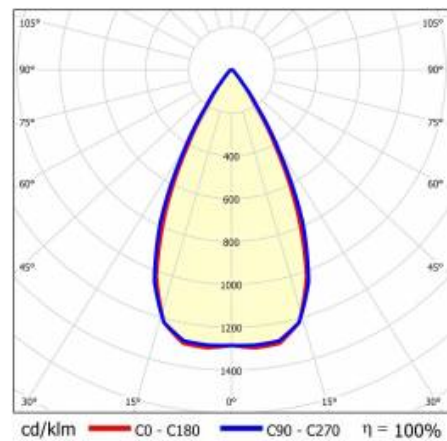

TERRA 3 LED P 595X295MM X2 2100LM 830 WHITE MAT (14W)

DETAILED CARD

TECHNICAL PARAMETERS TABLE

Index:	418990	Material of the body:	powder coated steel
EAN:	5905963418990	Colour of the body:	white mat
Light source:	LED	Dimensions (H/W/T/S) [mm]:	595/295/32
Rated power of the luminaire [W]:	14	Mounting version:	recessed
Luminous flux [lm]:	2100	Number on the palette [pcs]:	120
Luminous efficacy [lm/W]:	150	Net weight [kg]:	0.950
Ingress protection:	IP20	Category type:	troffers
Energy efficiency class:	D	Version:	2x1
Electrical protection class:	II	Light distribution type:	symmetric
Colour temperature [K]:	3000	LED lifespan L70B50 [h]:	150000
Color rendering index (Ra) >:	80	LED lifespan L80B10 [h]:	100000
Beam angle [°]:	60	LED lifespan L90B10 [h]:	50000
Diffuser material:	PC	Warranty [years]:	5
Diffuser type:	matrix led	CE certificate:	60/2025
Diffuser colour:	transparent	Manual:	Download PDF
Optics material:	PC	Pliik LDT:	Download
Optics:	lens		

LIGHT CURVES