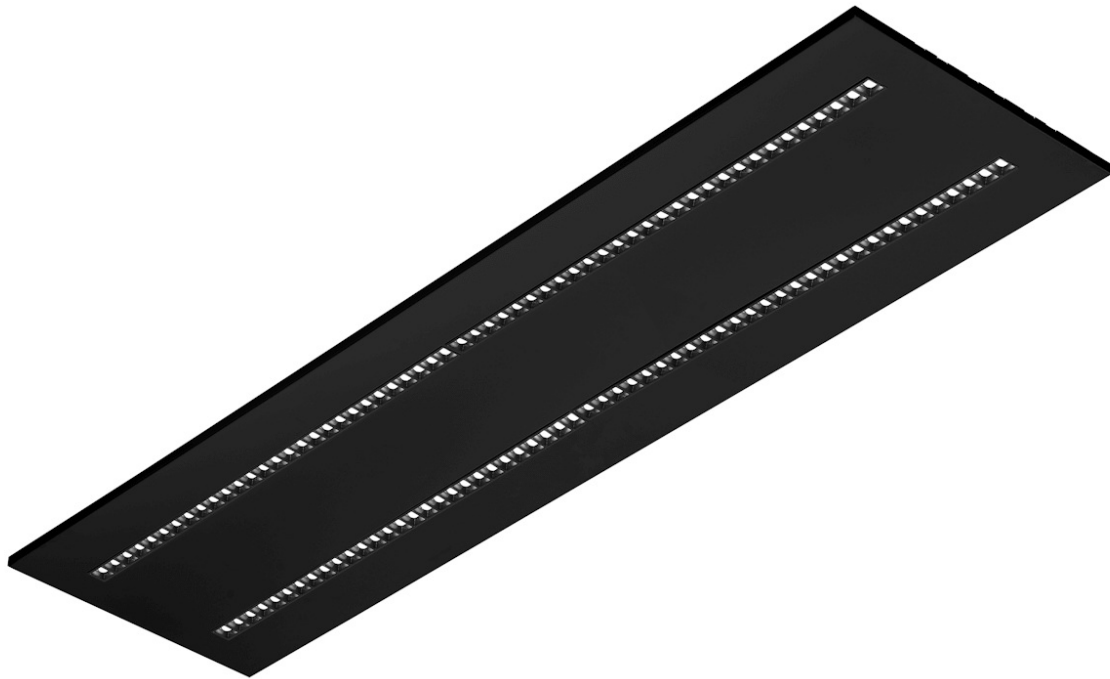

TERRA 3 LED P 1195X295MM X4 6100LM 840 BLACK MATT STRUCTURE (45W)

DETAILED CARD

TECHNICAL PARAMETERS

Index:	418730
Rated power of the luminaire [W]*:	49
Luminous flux [lm]*:	6100
Colour temperature [K]:	4000
Color rendering index (Ra) >:	80
Material of the body:	powder coated steel
Colour of the body:	black mat
Dimensions (H/W/T/S) [mm]:	1195/295/32
Mounting version:	recessed
Energy efficiency class:	E

CHARACTERISTICS

A luminaire equipped with energy-efficient LED modules characterised by high luminous flux. The low side profile provides an aesthetically pleasing, timeless appearance. Robust, compact construction. Made of powder-coated steel sheet. Patented high-performance HE reflector guarantees high efficiency while effectively eliminating glare.

TERRA 3 LED P 1195X295MM X4 6100LM 840 BLACK MATT STRUCTURE (45W)

DETAILED CARD

TECHNICAL PARAMETERS TABLE

Index:	418730	Material of the body:	powder coated steel
EAN:	5905963418730	Colour of the body:	black mat
Light source:	LED	Dimensions (H/W/T/S) [mm]:	1195/295/32
Rated power of the luminaire [W]:	49	Mounting version:	recessed
Luminous flux [lm]:	6100	Number on the palette [pcs]:	60
Luminous efficacy [lm/W]:	124	Net weight [kg]:	1.930
Ingress protection:	IP20	Category type:	troffers
Energy efficiency class:	E	Version:	4x1
Electrical protection class:	II	Light distribution type:	symmetric
Colour temperature [K]:	4000	LED lifespan L70B50 [h]:	150000
Color rendering index (Ra) >:	80	LED lifespan L80B10 [h]:	100000
Beam angle [°]:	60	LED lifespan L90B10 [h]:	50000
Diffuser material:	PC	Warranty [years]:	5
Diffuser type:	matrix led	CE certificate:	60/2025
Diffuser colour:	transparent	Manual:	Download PDF
Optics material:	PC	Pliik LDT:	Download
Optics:	lens		