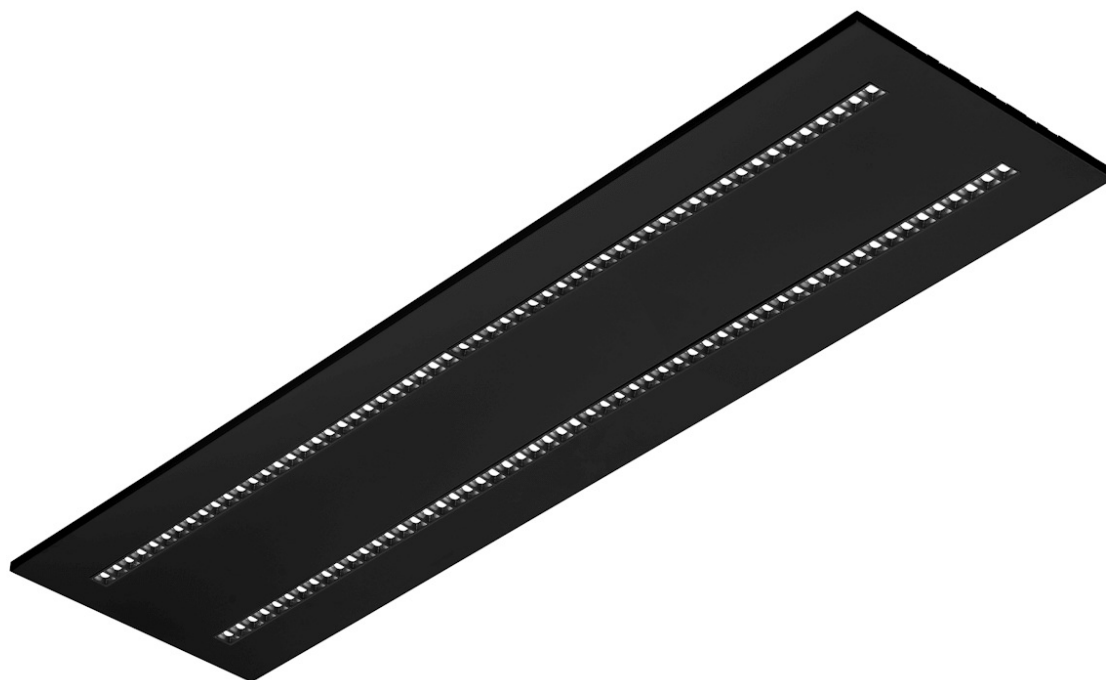

TERRA 3 LED P 1195X295MM X4 5300LM 840 BLACK MATT STRUCTURE (40W)

DETAILED CARD

TECHNICAL PARAMETERS

Index:	418723
Rated power of the luminaire [W]*:	40
Luminous flux [lm]*:	5300
Colour temperature [K]:	4000
Colour rendering index:	80
Material of the body:	powder coated steel
Colour of the body:	black mat
Dimensions (H/W/T/S) [mm]:	1195/295/32
Mounting version:	recessed
Energy efficiency class:	D

CHARACTERISTICS

A luminaire equipped with energy-efficient LED modules characterised by high luminous flux. The low side profile provides an aesthetically pleasing, timeless appearance. Robust, compact construction. Made of powder-coated steel sheet. Patented high-performance HE reflector guarantees high efficiency while effectively eliminating glare.

APPLICATION

The versatile luminaire is designed for indoor use in offices or general utility rooms. Its high luminous parameters make it suitable as the main source of light and conducive to work requiring visual focus. The luminaire is suitable for both new applications and the replacement of traditional fluorescent lamps with energy-efficient LED solutions.