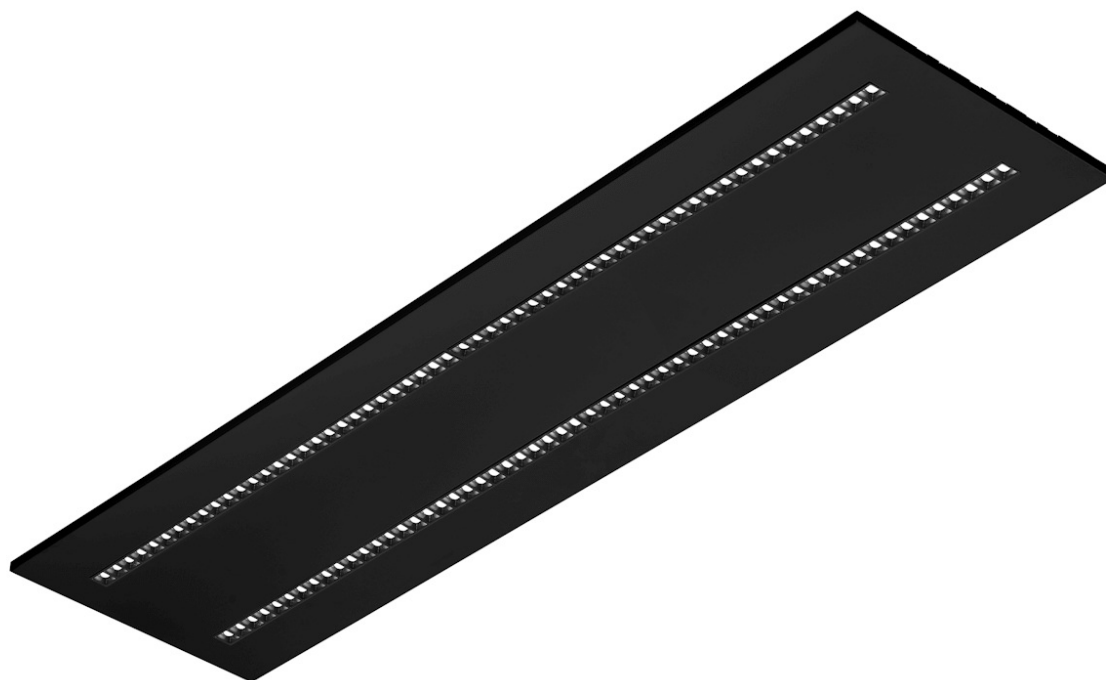

TERRA 3 LED P 1195X295MM X4 5300LM 840 BLACK MATT STRUCTURE (40W)

DETAILED CARD

TECHNICAL PARAMETERS

Index:	418723
Rated power of the luminaire [W]*:	40
Luminous flux [lm]*:	5300
Colour temperature [K]:	4000
Color rendering index (Ra) >:	80
Material of the body:	powder coated steel
Colour of the body:	black mat
Dimensions (H/W/T/S) [mm]:	1195/295/32
Mounting version:	recessed
Energy efficiency class:	D

CHARACTERISTICS

A luminaire equipped with energy-efficient LED modules characterised by high luminous flux. The low side profile provides an aesthetically pleasing, timeless appearance. Robust, compact construction. Made of powder-coated steel sheet. Patented high-performance HE reflector guarantees high efficiency while effectively eliminating glare.

TERRA 3 LED P 1195X295MM X4 5300LM 840 BLACK MATT STRUCTURE (40W)

DETAILED CARD

TECHNICAL PARAMETERS TABLE

Index:	418723	Material of the body:	powder coated steel
EAN:	5905963418723	Colour of the body:	black mat
Light source:	LED	Dimensions (H/W/T/S) [mm]:	1195/295/32
Rated power of the luminaire [W]:	40	Mounting version:	recessed
Luminous flux [lm]:	5300	Number on the palette [pcs]:	60
Luminous efficacy [lm/W]:	133	Net weight [kg]:	1.930
Ingress protection:	IP20	Category type:	troffers
Energy efficiency class:	D	Version:	4x1
Electrical protection class:	II	Light distribution type:	symmetric
Colour temperature [K]:	4000	LED lifespan L70B50 [h]:	150000
Color rendering index (Ra) >:	80	LED lifespan L80B10 [h]:	100000
Beam angle [°]:	60	LED lifespan L90B10 [h]:	50000
Diffuser material:	PC	Warranty [years]:	5
Diffuser type:	matrix led	CE certificate:	60/2025
Diffuser colour:	transparent	Manual:	Download PDF
Optics material:	PC	Pliik LDT:	Download
Optics:	lens		