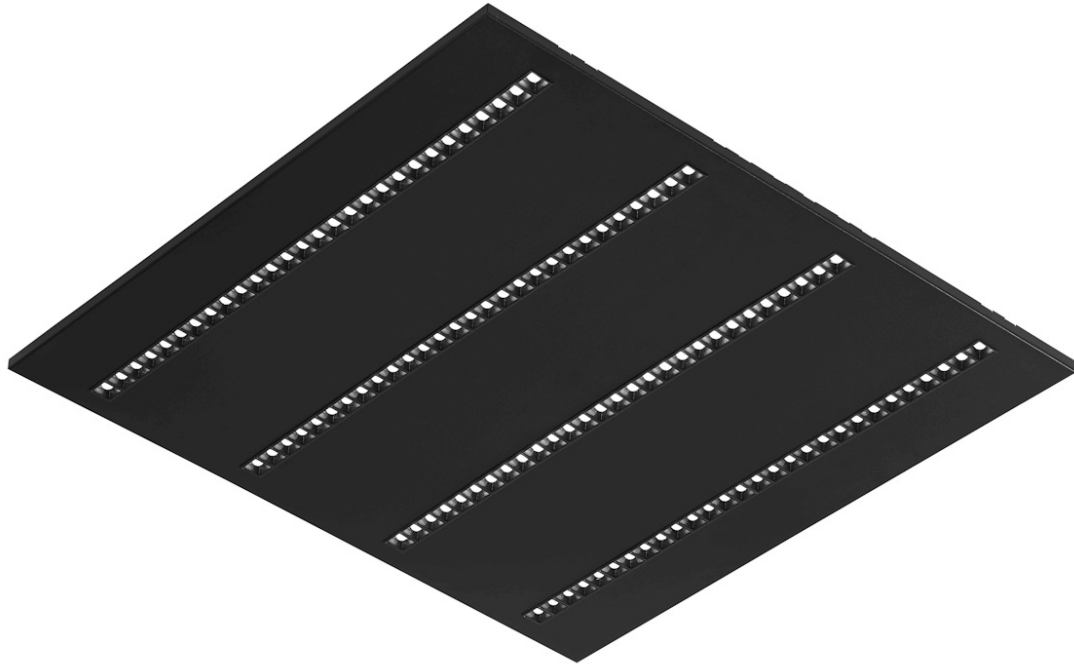

TERRA 3 LED P 595X595MM X4 7400LM 840 BLACK MATT STRUCTURE (56W)

DETAILED CARD

TECHNICAL PARAMETERS

Index:	418655
Rated power of the luminaire [W]*:	56
Luminous flux [lm]*:	7400
Colour temperature [K]:	4000
Color rendering index (Ra) >:	80
Material of the body:	powder coated steel
Colour of the body:	black mat
Dimensions (H/W/T/S) [mm]:	595/595/32
Mounting version:	recessed
Energy efficiency class:	E

CHARACTERISTICS

A luminaire equipped with energy-efficient LED modules characterised by high luminous flux. The low side profile provides an aesthetically pleasing, timeless appearance. Robust, compact construction. Made of powder-coated steel sheet. Patented high-performance HE reflector guarantees high efficiency while effectively eliminating glare.

TERRA 3 LED P 595X595MM X4 7400LM 840 BLACK MATT STRUCTURE (56W)

DETAILED CARD

TECHNICAL PARAMETERS TABLE

Index:	418655	Material of the body:	powder coated steel
EAN:	5905963418655	Colour of the body:	black mat
Light source:	LED	Dimensions (H/W/T/S) [mm]:	595/595/32
Rated power of the luminaire [W]:	56	Mounting version:	recessed
Luminous flux [lm]:	7400	Number on the palette [pcs]:	40
Luminous efficacy [lm/W]:	132	Net weight [kg]:	2
Ingress protection:	IP20	Category type:	troffers
Energy efficiency class:	E	Version:	4x1
Electrical protection class:	II	Light distribution type:	symmetric
Colour temperature [K]:	4000	LED lifespan L70B50 [h]:	150000
Color rendering index (Ra) >:	80	LED lifespan L80B10 [h]:	100000
Beam angle [°]:	60	LED lifespan L90B10 [h]:	50000
Diffuser material:	PC	Warranty [years]:	5
Diffuser type:	matrix led	CE certificate:	60/2025
Diffuser colour:	transparent	Manual:	Download PDF
Optics material:	PC	Pliik LDT:	Download
Optics:	lens		