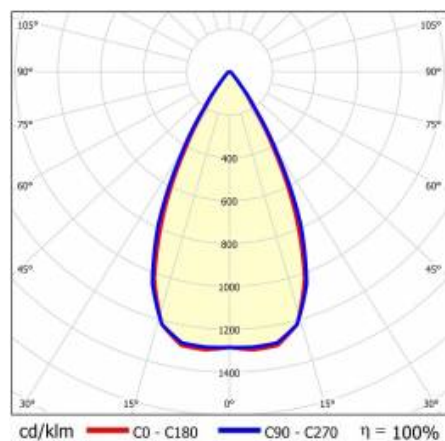

TERRA 3 LED P 595X595MM X4 8600LM 840 WHITE MAT (56W)

DETAILED CARD

TECHNICAL PARAMETERS TABLE

Index:	418624	Material of the body:	powder coated steel
EAN:	5905963418624	Colour of the body:	white mat
Light source:	LED	Dimensions (H/W/T/S) [mm]:	595/595/32
Rated power of the luminaire [W]:	56	Mounting version:	recessed
Luminous flux [lm]:	8600	Number on the palette [pcs]:	40
Luminous efficacy [lm/W]:	154	Net weight [kg]:	2
Ingress protection:	IP20	Category type:	troffers
Energy efficiency class:	D	Version:	4x1
Electrical protection class:	II	Light distribution type:	symmetric
Colour temperature [K]:	4000	LED lifespan L70B50 [h]:	150000
Colour rendering index:	80	LED lifespan L80B20 [h]:	100000
Beam angle [°]:	60	LED lifespan L90B10 [h]:	50000
Diffuser material:	PC	Warranty [years]:	5
Diffuser type:	matrix led	CE certificate:	60/2025
Diffuser colour:	transparent	Manual:	Download PDF
Optics material:	PC	Pliik LDT:	Download
Optics:	lens		

LIGHT CURVES