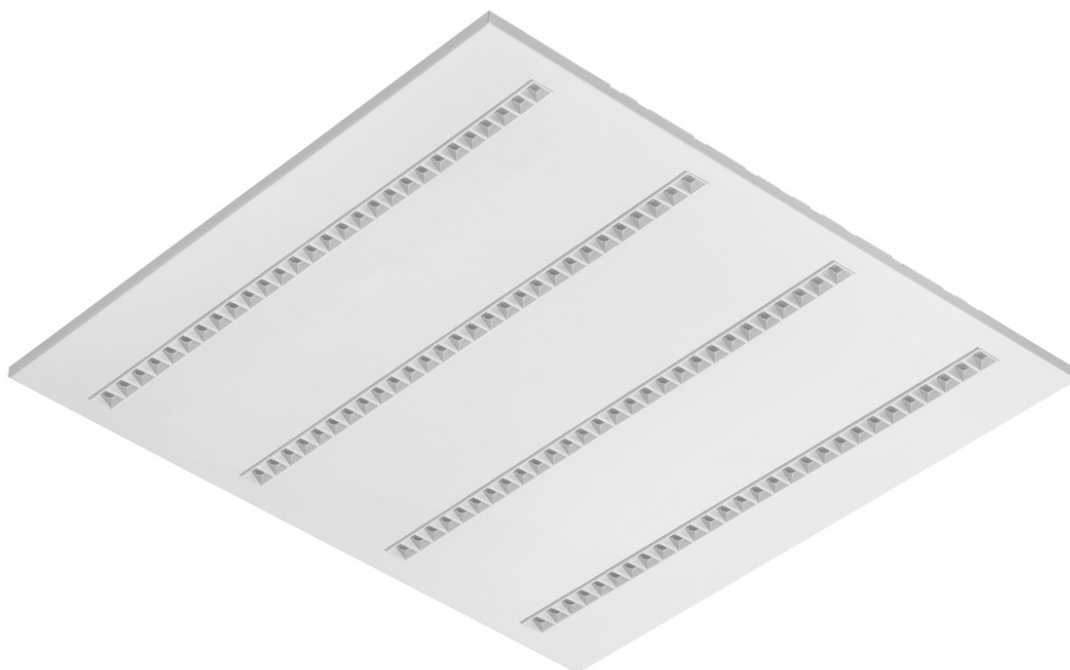

TERRA 3 LED P 595X595MM X4 8600LM 840 WHITE GLOSS (56W)

DETAILED CARD

TECHNICAL PARAMETERS

Index:	418594
Rated power of the luminaire [W]*:	56
Luminous flux [lm]*:	8600
Colour temperature [K]:	4000
Color rendering index (Ra) >:	80
Material of the body:	powder coated steel
Colour of the body:	white gloss
Dimensions (H/W/T/S) [mm]:	595/595/32
Mounting version:	recessed
Energy efficiency class:	D

CHARACTERISTICS

A luminaire equipped with energy-efficient LED modules characterised by high luminous flux. The low side profile provides an aesthetically pleasing, timeless appearance. Robust, compact construction. Made of powder-coated steel sheet. Patented high-performance HE reflector guarantees high efficiency while effectively eliminating glare.

TERRA 3 LED P 595X595MM X4 8600LM 840 WHITE GLOSS (56W)

DETAILED CARD

TECHNICAL PARAMETERS TABLE

Index:	418594	Material of the body:	powder coated steel
EAN:	5905963418594	Colour of the body:	white gloss
Light source:	LED	Dimensions (H/W/T/S) [mm]:	595/595/32
Rated power of the luminaire [W]:	56	Mounting version:	recessed
Luminous flux [lm]:	8600	Number on the palette [pcs]:	40
Luminous efficacy [lm/W]:	154	Net weight [kg]:	2
Ingress protection:	IP20	Category type:	troffers
Energy efficiency class:	D	Version:	4x1
Electrical protection class:	II	Light distribution type:	symmetric
Colour temperature [K]:	4000	LED lifespan L70B50 [h]:	150000
Color rendering index (Ra) >:	80	LED lifespan L80B10 [h]:	100000
Beam angle [°]:	60	LED lifespan L90B10 [h]:	50000
Diffuser material:	PC	Warranty [years]:	5
Diffuser type:	matrix led	CE certificate:	60/2025
Diffuser colour:	transparent	Manual:	Download PDF
Optics material:	PC	Pliik LDT:	Download
Optics:	lens		