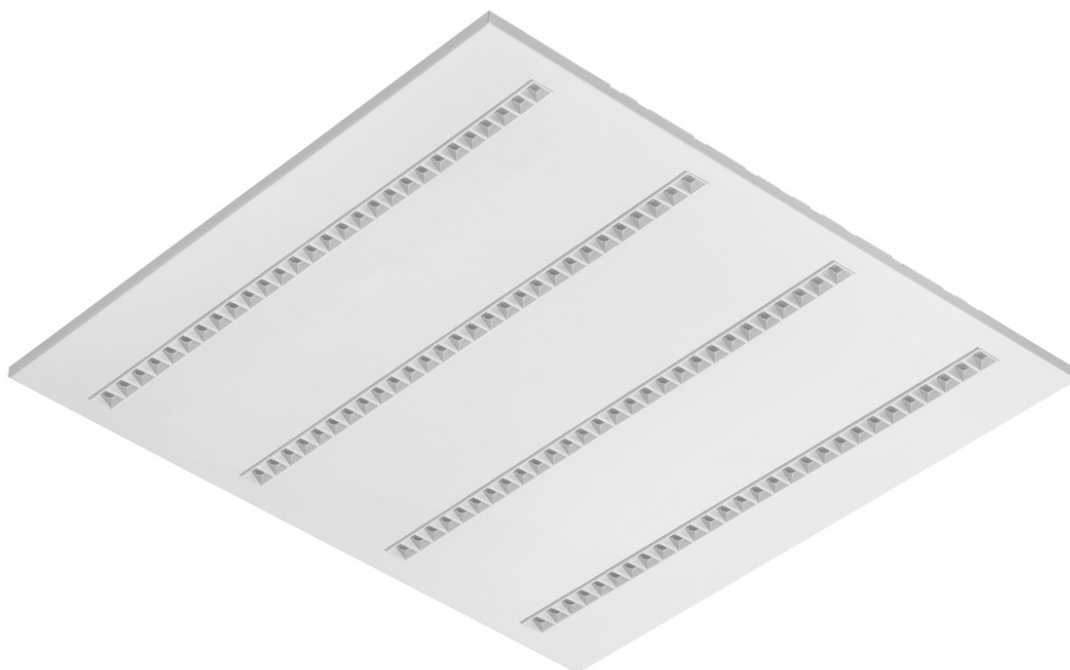

# TERRA 3 LED P 595X595MM X4 7000LM 840 WHITE GLOSS (45W)

DETAILED CARD

## TECHNICAL PARAMETERS

<b>Index:</b>	418587
<b>Rated power of the luminaire [W]*:</b>	49
<b>Luminous flux [lm]*:</b>	7000
<b>Colour temperature [K]:</b>	4000
<b>Color rendering index (Ra) &gt;:</b>	80
<b>Material of the body:</b>	powder coated steel
<b>Colour of the body:</b>	white gloss
<b>Dimensions (H/W/T/S) [mm]:</b>	595/595/32
<b>Mounting version:</b>	recessed
<b>Energy efficiency class:</b>	D

## CHARACTERISTICS

A luminaire equipped with energy-efficient LED modules characterised by high luminous flux. The low side profile provides an aesthetically pleasing, timeless appearance. Robust, compact construction. Made of powder-coated steel sheet. Patented high-performance HE reflector guarantees high efficiency while effectively eliminating glare.

## TECHNICAL PARAMETERS TABLE

Index:	418587	Material of the body:	powder coated steel
EAN:	5905963418587	Colour of the body:	white gloss
Light source:	LED	Dimensions (H/W/T/S) [mm]:	595/595/32
Rated power of the luminaire [W]:	49	Mounting version:	recessed
Luminous flux [lm]:	7000	Number on the palette [pcs]:	40
Luminous efficacy [lm/W]:	143	Net weight [kg]:	2
Ingress protection:	IP20	Category type:	troffers
Energy efficiency class:	D	Version:	4x1
Electrical protection class:	II	Light distribution type:	symmetric
Colour temperature [K]:	4000	LED lifespan L70B50 [h]:	150000
Color rendering index (Ra) >:	80	LED lifespan L80B10 [h]:	100000
Beam angle [°]:	60	LED lifespan L90B10 [h]:	50000
Diffuser material:	PC	Warranty [years]:	5
Diffuser type:	matrix led	CE certificate:	<a href="#">60/2025</a>
Diffuser colour:	transparent	Manual:	<a href="#">Download PDF</a>
Optics material:	PC	Pliik LDT:	<a href="#">Download</a>
Optics:	lens		