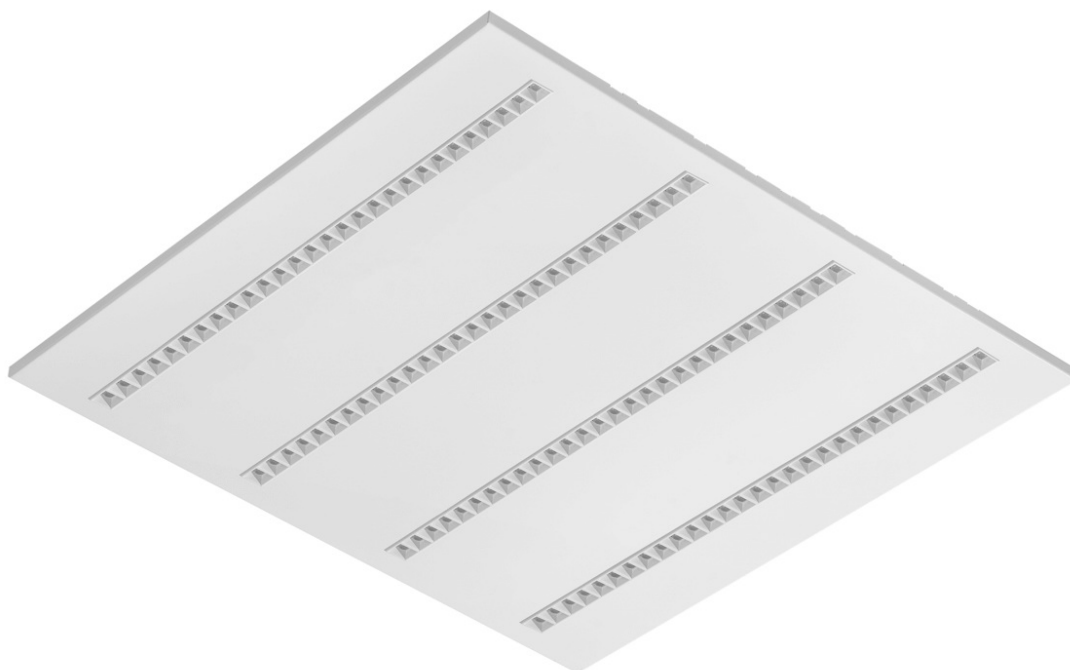

TERRA 3 LED P 595X595MM X4 7000LM 840 WHITE GLOSS (45W)

DETAILED CARD

TECHNICAL PARAMETERS

Index:	418587
Rated power of the luminaire [W]*:	49
Luminous flux [lm]*:	7000
Colour temperature [K]:	4000
Colour rendering index:	80
Material of the body:	powder coated steel
Colour of the body:	white gloss
Dimensions (H/W/T/S) [mm]:	595/595/32
Mounting version:	recessed
Energy efficiency class:	D

CHARACTERISTICS

A luminaire equipped with energy-efficient LED modules characterised by high luminous flux. The low side profile provides an aesthetically pleasing, timeless appearance. Robust, compact construction. Made of powder-coated steel sheet. Patented high-performance HE reflector guarantees high efficiency while effectively eliminating glare.

TERRA 3 LED P 595X595MM X4 7000LM 840 WHITE GLOSS (45W)

DETAILED CARD

TECHNICAL PARAMETERS TABLE

Index:	418587	Material of the body:	powder coated steel
EAN:	5905963418587	Colour of the body:	white gloss
Light source:	LED	Dimensions (H/W/T/S) [mm]:	595/595/32
Rated power of the luminaire [W]:	49	Mounting version:	recessed
Luminous flux [lm]:	7000	Number on the palette [pcs]:	40
Luminous efficacy [lm/W]:	143	Net weight [kg]:	2
Ingress protection:	IP20	Category type:	troffers
Energy efficiency class:	D	Version:	4x1
Electrical protection class:	II	Light distribution type:	symmetric
Colour temperature [K]:	4000	LED lifespan L70B50 [h]:	150000
Colour rendering index:	80	LED lifespan L80B20 [h]:	100000
Beam angle [°]:	60	LED lifespan L90B10 [h]:	50000
Diffuser material:	PC	Warranty [years]:	5
Diffuser type:	matrix led	CE certificate:	60/2025
Diffuser colour:	transparent	Manual:	Download PDF
Optics material:	PC	Pliik LDT:	Download
Optics:	lens		