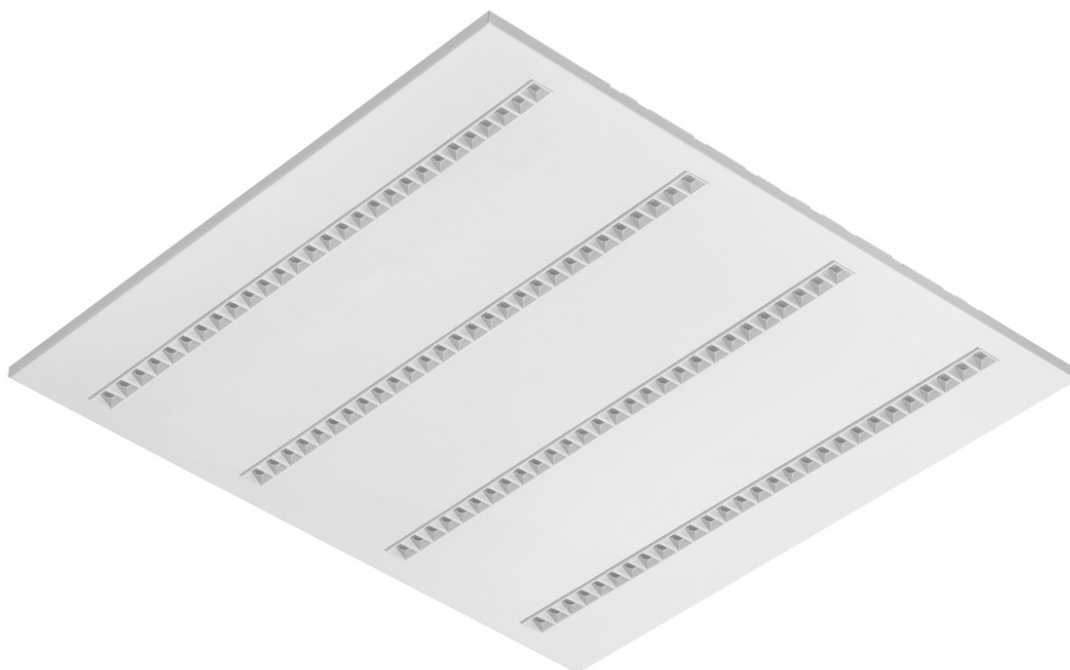

# TERRA 3 LED P 595X595MM X4 6000LM 840 WHITE GLOSS (40W)

DETAILED CARD

## TECHNICAL PARAMETERS

<b>Index:</b>	418570
<b>Rated power of the luminaire [W]*:</b>	40
<b>Luminous flux [lm]*:</b>	6000
<b>Colour temperature [K]:</b>	4000
<b>Color rendering index (Ra) &gt;:</b>	80
<b>Material of the body:</b>	powder coated steel
<b>Colour of the body:</b>	white gloss
<b>Dimensions (H/W/T/S) [mm]:</b>	595/595/32
<b>Mounting version:</b>	recessed
<b>Energy efficiency class:</b>	C

## CHARACTERISTICS

A luminaire equipped with energy-efficient LED modules characterised by high luminous flux. The low side profile provides an aesthetically pleasing, timeless appearance. Robust, compact construction. Made of powder-coated steel sheet. Patented high-performance HE reflector guarantees high efficiency while effectively eliminating glare.

## TECHNICAL PARAMETERS TABLE

Index:	418570	Material of the body:	powder coated steel
EAN:	5905963418570	Colour of the body:	white gloss
Light source:	LED	Dimensions (H/W/T/S) [mm]:	595/595/32
Rated power of the luminaire [W]:	40	Mounting version:	recessed
Luminous flux [lm]:	6000	Number on the palette [pcs]:	40
Luminous efficacy [lm/W]:	150	Net weight [kg]:	2
Ingress protection:	IP20	Category type:	troffers
Energy efficiency class:	C	Version:	4x1
Electrical protection class:	II	Light distribution type:	symmetric
Colour temperature [K]:	4000	LED lifespan L70B50 [h]:	150000
Color rendering index (Ra) >:	80	LED lifespan L80B10 [h]:	100000
Beam angle [°]:	60	LED lifespan L90B10 [h]:	50000
Diffuser material:	PC	Warranty [years]:	5
Diffuser type:	matrix led	CE certificate:	<a href="#">60/2025</a>
Diffuser colour:	transparent	Manual:	<a href="#">Download PDF</a>
Optics material:	PC	Pliik LDT:	<a href="#">Download</a>
Optics:	lens		