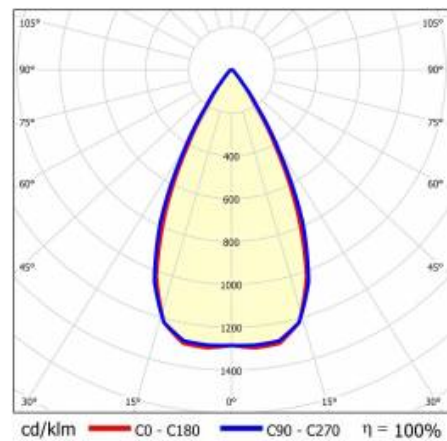

TERRA 3 LED P 595X295MM X2 1900LM 840 BLACK MATT STRUCTURE (14W)

DETAILED CARD

TECHNICAL PARAMETERS TABLE

Index:	418518	Material of the body:	powder coated steel
EAN:	5905963418518	Colour of the body:	black mat
Light source:	LED	Dimensions (H/W/T/S) [mm]:	595/295/32
Rated power of the luminaire [W]:	14	Mounting version:	recessed
Luminous flux [lm]:	1900	Number on the palette [pcs]:	120
Luminous efficacy [lm/W]:	136	Net weight [kg]:	0.950
Ingress protection:	IP20	Category type:	troffers
Energy efficiency class:	D	Version:	2x1
Electrical protection class:	II	Light distribution type:	symmetric
Colour temperature [K]:	4000	LED lifespan L70B50 [h]:	150000
Color rendering index (Ra) >:	80	LED lifespan L80B10 [h]:	100000
Beam angle [°]:	60	LED lifespan L90B10 [h]:	50000
Diffuser material:	PC	Warranty [years]:	5
Diffuser type:	matrix led	CE certificate:	60/2025
Diffuser colour:	transparent	Manual:	Download PDF
Optics material:	PC	Plik LDT:	Download
Optics:	lens		

LIGHT CURVES