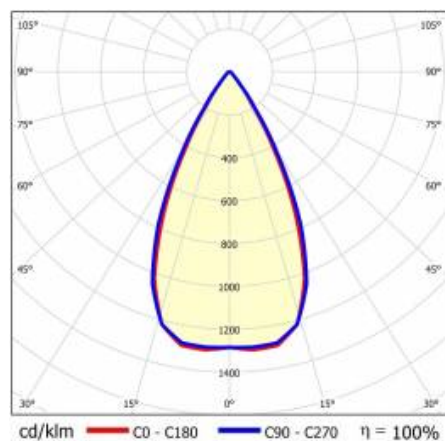

TERRA 3 LED P 595X295MM X2 2200LM 840 WHITE MAT (14W)

DETAILED CARD

TECHNICAL PARAMETERS TABLE

Index:	418457	Material of the body:	powder coated steel
EAN:	5905963418457	Colour of the body:	white mat
Light source:	LED	Dimensions (H/W/T/S) [mm]:	595/295/32
Rated power of the luminaire [W]:	14	Mounting version:	recessed
Luminous flux [lm]:	2200	Number on the palette [pcs]:	120
Luminous efficacy [lm/W]:	157	Net weight [kg]:	0.950
Ingress protection:	IP20	Category type:	troffers
Energy efficiency class:	C	Version:	2x1
Electrical protection class:	II	Light distribution type:	symmetric
Colour temperature [K]:	4000	LED lifespan L70B50 [h]:	150000
Color rendering index (Ra) >:	80	LED lifespan L80B20 [h]:	100000
Beam angle [°]:	60	LED lifespan L90B10 [h]:	50000
Diffuser material:	PC	Warranty [years]:	5
Diffuser type:	matrix led	CE certificate:	60/2025
Diffuser colour:	transparent	Manual:	Download PDF
Optics material:	PC	Pliik LDT:	Download
Optics:	lens		

LIGHT CURVES