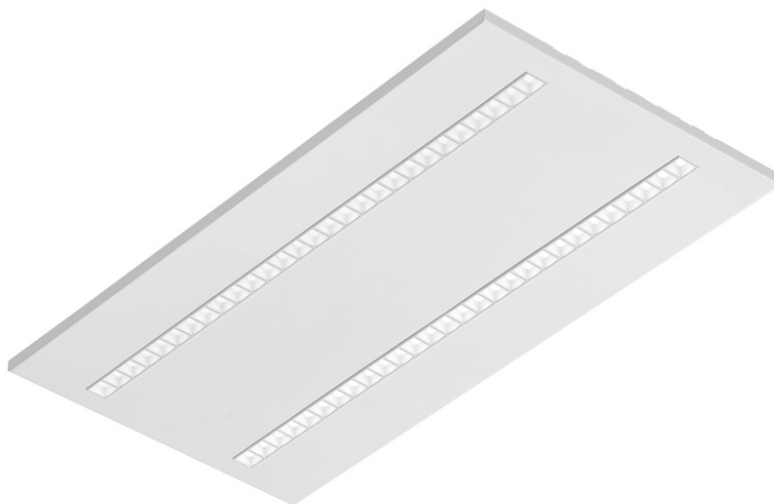

TERRA 3 LED P 595X295MM X2 2200LM 840 WHITE MAT (14W)

DETAILED CARD

TECHNICAL PARAMETERS

Index:	418457
Rated power of the luminaire [W]*:	14
Luminous flux [lm]*:	2200
Colour temperature [K]:	4000
Color rendering index (Ra) >:	80
Material of the body:	powder coated steel
Colour of the body:	white mat
Dimensions (H/W/T/S) [mm]:	595/295/32
Mounting version:	recessed
Energy efficiency class:	C

CHARACTERISTICS

A luminaire equipped with energy-efficient LED modules characterised by high luminous flux. The low side profile provides an aesthetically pleasing, timeless appearance. Robust, compact construction. Made of powder-coated steel sheet. Patented high-performance HE reflector guarantees high efficiency while effectively eliminating glare.

APPLICATION

The versatile luminaire is designed for indoor use in offices or general utility rooms. Its high luminous parameters make it suitable as the main source of light and conducive to work requiring visual focus. The luminaire is suitable for both new applications and the replacement of traditional fluorescent lamps with energy-efficient LED solutions.