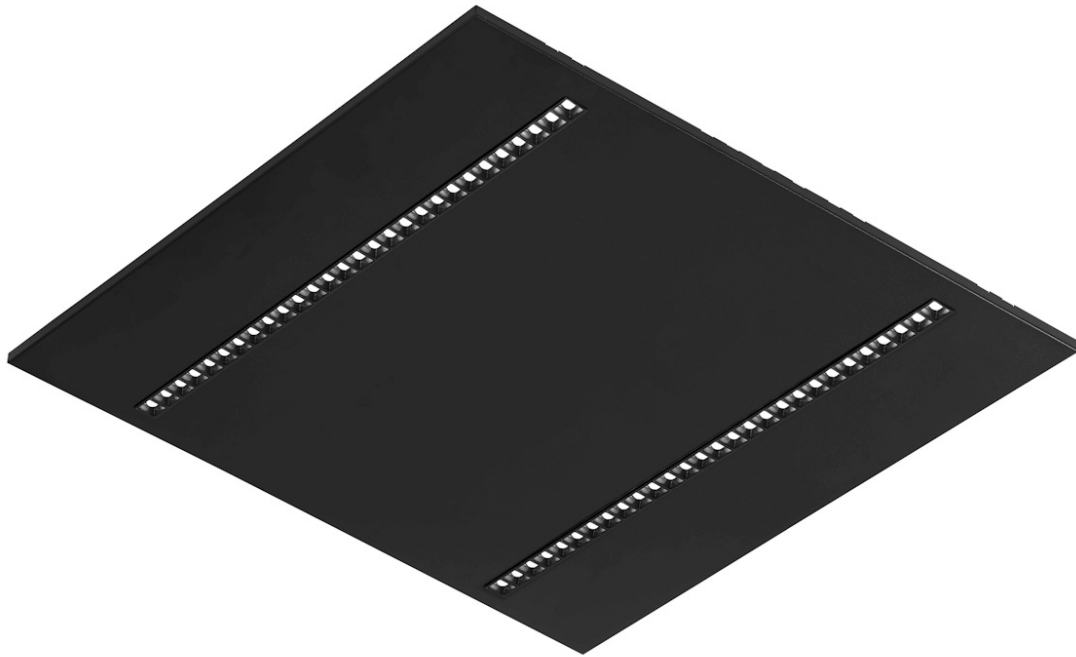

TERRA 3 LED P 595X595MM X2 2600LM 840 BLACK MATT STRUCTURE (20W)

DETAILED CARD

TECHNICAL PARAMETERS

Index:	418327
Rated power of the luminaire [W]*:	20
Luminous flux [lm]*:	2600
Colour temperature [K]:	4000
Color rendering index (Ra) >:	80
Material of the body:	powder coated steel
Colour of the body:	black mat
Dimensions (H/W/T/S) [mm]:	595/595/32
Mounting version:	recessed
Energy efficiency class:	D

CHARACTERISTICS

A luminaire equipped with energy-efficient LED modules characterised by high luminous flux. The low side profile provides an aesthetically pleasing, timeless appearance. Robust, compact construction. Made of powder-coated steel sheet. Patented high-performance HE reflector guarantees high efficiency while effectively eliminating glare.

TERRA 3 LED P 595X595MM X2 2600LM 840 BLACK MATT STRUCTURE (20W)

DETAILED CARD

TECHNICAL PARAMETERS TABLE

Index:	418327	Material of the body:	powder coated steel
EAN:	5905963418327	Colour of the body:	black mat
Light source:	LED	Dimensions (H/W/T/S) [mm]:	595/595/32
Rated power of the luminaire [W]:	20	Mounting version:	recessed
Luminous flux [lm]:	2600	Number on the palette [pcs]:	40
Luminous efficacy [lm/W]:	130	Net weight [kg]:	1.800
Ingress protection:	IP20	Category type:	troffers
Energy efficiency class:	D	Version:	2x1
Electrical protection class:	II	Light distribution type:	symmetric
Colour temperature [K]:	4000	LED lifespan L70B50 [h]:	150000
Color rendering index (Ra) >:	80	LED lifespan L80B10 [h]:	100000
Beam angle [°]:	60	LED lifespan L90B10 [h]:	50000
Diffuser material:	PC	Warranty [years]:	5
Diffuser type:	matrix led	CE certificate:	60/2025
Diffuser colour:	transparent	Manual:	Download PDF
Optics material:	PC	Pliik LDT:	Download
Optics:	lens		