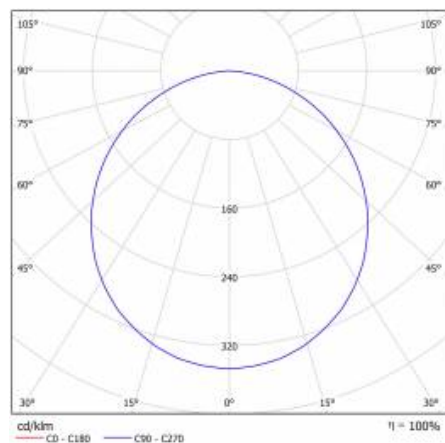

SQ 600 LED IOT BT PIR HYT DALI 3500LM PLX I CL. 592X592MM 830 (37W)

DETAILED CARD

TECHNICAL PARAMETERS TABLE

Index:	670534	Optics:	lens
Light source:	LED module	Optics material:	PMMA
Nominal power [W]:	37	Material of the body:	ABS
Luminous flux [lm]:	3500	Colour of the body:	white
Supply voltage [V]:	220-240	Dimensions (H/W/T/S) [mm]:	592/592/44
Frequency [Hz]:	50-60	Ingress protection:	IP44/IP20
Luminous efficacy [lm/W]:	83	Mounting version:	surface mounted; recessed mounted in modular ceiling possible
Energy efficiency class:	F	Version:	BT PIR HYT DALI
Electrical protection class:	I	PIR:	yes
Colour temperature [K]:	3000	Motion sensor:	yes
Colour rendering index:	>80	DIMM DALI:	yes
LED lifespan L70B50 [h]:	50000	Control:	1
LED lifespan L80B20 [h]:	32000	Warranty [years]:	5
LED lifespan L90B10 [h]:	15000	Category type:	louvres
Beam angle [°]:	120	CE certificate:	442/2023
Light distribution type:	open space	ENEC Certificate:	
Diffuser material:	PS	PZH certificate:	
Diffuser type:	OPAL	Photobiological safety:	RG0 - exempt (no photobiological hazard)
Diffuser colour:	white		

LIGHT CURVES