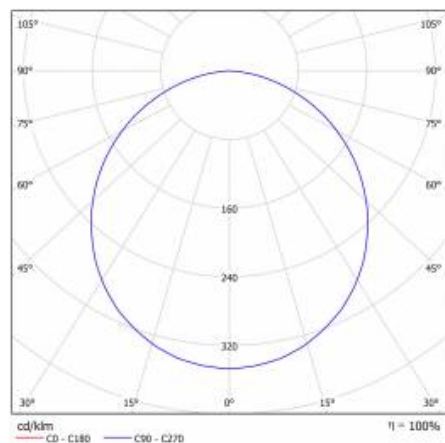

SQ 600 LED IOT BT PIR HYT DALI 2900LM PLX I CL. 592X592MM 830 (29W)

DETAILED CARD

TECHNICAL PARAMETERS TABLE

Index:	669958	Optics:	lens
Light source:	LED module	Optics material:	PMMA
Nominal power [W]:	29	Material of the body:	ABS
Luminous flux [lm]:	2900	Colour of the body:	white
Supply voltage [V]:	220-240	Dimensions (H/W/T/S) [mm]:	592/592/44
Frequency [Hz]:	50-60	Ingress protection:	IP44/IP20
Luminous efficacy [lm/W]:	88	Mounting version:	surface mounted; recessed mounted in modular ceiling possible
Energy efficiency class:	F	Version:	BT PIR HYT DALI
Electrical protection class:	I	PIR:	1
Colour temperature [K]:	3000	Motion sensor:	1
Colour rendering index:	>80	DIMM DALI:	1
LED lifespan L70B50 [h]:	50000	Control:	1
LED lifespan L80B20 [h]:	32000	Warranty [years]:	5
LED lifespan L90B10 [h]:	15000	Category type:	louvres
Beam angle [°]:	120	CE certificate:	442/2023
Light distribution type:	open space	ENEC Certificate:	
Diffuser material:	PS	PZH certificate:	
Diffuser type:	OPAL	Photobiological safety:	RG0 - exempt (no photobiological hazard)
Diffuser colour:	white		

LIGHT CURVES