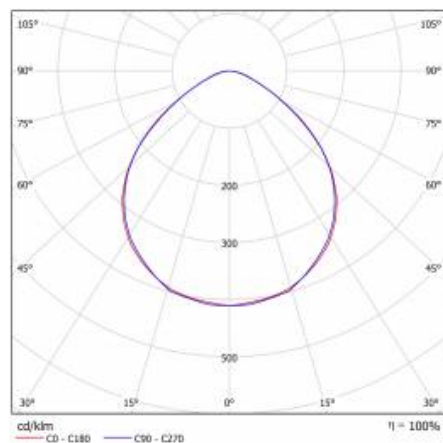

SQ 600 LED IOT BT PIR HYT DALI 2650LM PRM I CL. 592X592MM 830 (18W)

DETAILED CARD

TECHNICAL PARAMETERS TABLE

Index:	669897	Optics:	transparentny
Light source:	LED module	Material of the body:	ABS
Nominal power [W]:	18	Colour of the body:	white
Luminous flux [lm]:	2650	Dimensions (H/W/T/S) [mm]:	592/592/44
Supply voltage [V]:	220-240	Ingress protection:	IP44/IP20
Frequency [Hz]:	50-60	Mounting version:	surface mounted; recessed mounted in modular ceiling possible
Luminous efficacy [lm/W]:	143	Version:	BT PIR HYT DALI
Energy efficiency class:	C	PIR:	yes
Electrical protection class:	I	Motion sensor:	yes
Colour temperature [K]:	3000	DIMM DALI:	yes
Colour rendering index:	>80	Control:	1
LED lifespan L70B50 [h]:	132000	Warranty [years]:	5
LED lifespan L80B20 [h]:	132000	Category type:	louvres
Beam angle [°]:	120	CE certificate:	442/2023
Light distribution type:	open space	ENEC Certificate:	
Diffuser material:	PS	PZH certificate:	
Diffuser type:	PRM	Photobiological safety:	RG0 - exempt (no photobiological hazard)
Diffuser colour:	transparent		

LIGHT CURVES