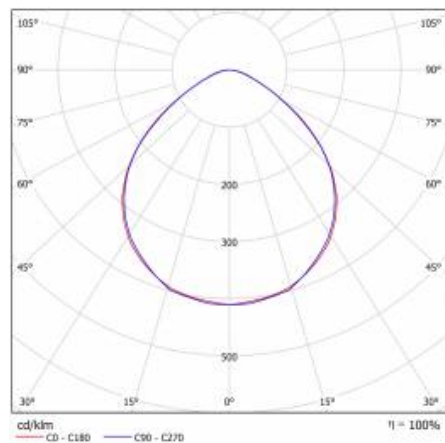

SQ 600 LED IOT BT HYT DALI 8400LM PRM I CL. 592X592MM 840 (60W)

DETAILED CARD

TECHNICAL PARAMETERS TABLE

Index:	670787	Diffuser type:	PRM
Light source:	LED module	Diffuser colour:	transparent
Nominal power [W]:	60	Material of the body:	ABS
Luminous flux [lm]:	8400	Colour of the body:	white
Supply voltage [V]:	220-240	Dimensions (H/W/T/S) [mm]:	592/592/44
Frequency [Hz]:	50-60	Ingress protection:	IP44/IP20
Luminous efficacy [lm/W]:	129	Mounting version:	surface mounted; recessed mounted in modular ceiling possible
Energy efficiency class:	D	Version:	BT HYT DALI
Electrical protection class:	I	DIMM DALI:	1
Colour temperature [K]:	4000	Warranty [years]:	5
Colour rendering index:	>80	Category type:	louvres
LED lifespan L70B50 [h]:	132000	CE certificate:	442/2023
LED lifespan L80B20 [h]:	84000	ENEC Certificate:	
LED lifespan L90B10 [h]:	42000	PZH certificate:	
Beam angle [°]:	120		
Light distribution type:	open space		
Diffuser material:	PS		

LIGHT CURVES