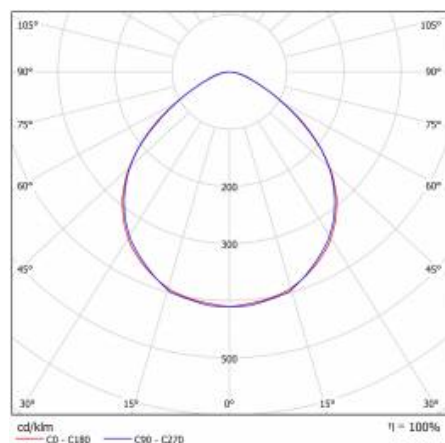

SQ 600 LED IOT BT HYT DALI 6800LM PRM I CL. 592X592MM 840 (52W)

DETAILED CARD

TECHNICAL PARAMETERS TABLE

Index:	670770	Diffuser type:	PRM
Light source:	LED module	Diffuser colour:	transparent
Nominal power [W]:	52	Material of the body:	ABS
Luminous flux [lm]:	6800	Colour of the body:	white
Supply voltage [V]:	220-240	Dimensions (H/W/T/S) [mm]:	592/592/44
Frequency [Hz]:	50-60	Ingress protection:	IP44/IP20
Luminous efficacy [lm/W]:	128	Mounting version:	surface mounted; recessed mounted in modular ceiling possible
Energy efficiency class:	D	Version:	BT HYT DALI
Electrical protection class:	I	DIMM DALI:	1
Colour temperature [K]:	4000	Warranty [years]:	5
Colour rendering index:	>80	Category type:	louvres
LED lifespan L70B50 [h]:	132000	CE certificate:	442/2023
LED lifespan L80B20 [h]:	84000	ENEC Certificate:	
LED lifespan L90B10 [h]:	42000	PZH certificate:	
Beam angle [°]:	120		
Light distribution type:	open space		
Diffuser material:	PS		

LIGHT CURVES