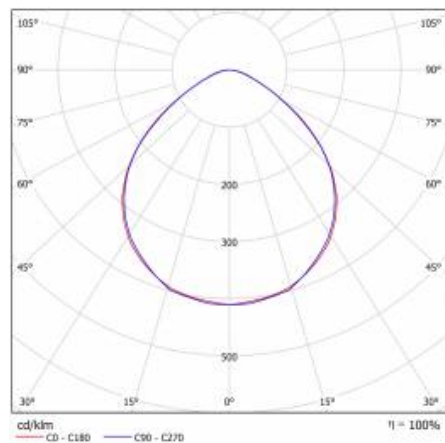

SQ 600 LED IOT BT HYT DALI 6350LM PRM I CL. 592X592MM 830 (52W)

DETAILED CARD

TECHNICAL PARAMETERS TABLE

Index:	670763	Diffuser type:	PRM
Light source:	LED module	Diffuser colour:	transparent
Nominal power [W]:	52	Material of the body:	ABS
Luminous flux [lm]:	6350	Colour of the body:	white
Supply voltage [V]:	220-240	Dimensions (H/W/T/S) [mm]:	592/592/44
Frequency [Hz]:	50-60	Ingress protection:	IP44/IP20
Luminous efficacy [lm/W]:	120	Mounting version:	surface mounted; recessed mounted in modular ceiling possible
Energy efficiency class:	D	Version:	BT HYT DALI
Electrical protection class:	I	DIMM DALI:	1
Colour temperature [K]:	3000	Warranty [years]:	5
Colour rendering index:	>80	Category type:	louvres
LED lifespan L70B50 [h]:	132000	CE certificate:	442/2023
LED lifespan L80B20 [h]:	84000	ENEC Certificate:	
LED lifespan L90B10 [h]:	42000	PZH certificate:	
Beam angle [°]:	120		
Light distribution type:	open space		
Diffuser material:	PS		

LIGHT CURVES