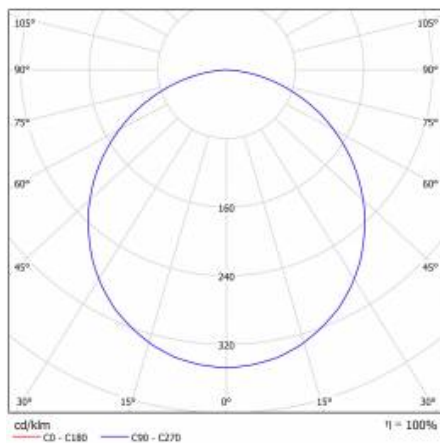

SQ 600 LED IOT BT HYT DALI 4400LM PLX I CL. 592X592MM 840 (45W)

DETAILED CARD

TECHNICAL PARAMETERS TABLE

Index:	670756	Optics:	lens
Light source:	LED module	Optics material:	PMMA
Nominal power [W]:	45	Material of the body:	ABS
Luminous flux [lm]:	4400	Colour of the body:	white
Supply voltage [V]:	220-240	Dimensions (H/W/T/S) [mm]:	592/592/44
Frequency [Hz]:	50-60	Ingress protection:	IP44/IP20
Luminous efficacy [lm/W]:	85	Mounting version:	surface mounted; recessed mounted in modular ceiling possible
Energy efficiency class:	F	Version:	BT HYT DALI
Electrical protection class:	I	DIMM DALI:	yes
Colour temperature [K]:	4000	Warranty [years]:	5
Colour rendering index:	>80	Category type:	louvres
LED lifespan L70B50 [h]:	50000	CE certificate:	442/2023
LED lifespan L80B20 [h]:	32000	ENEC Certificate:	
LED lifespan L90B10 [h]:	15000	PZH certificate:	
Beam angle [°]:	120	Photobiological safety:	RG0 - exempt (no photobiological hazard)
Light distribution type:	open space		
Diffuser material:	PS		
Diffuser type:	OPAL		
Diffuser colour:	white		

LIGHT CURVES