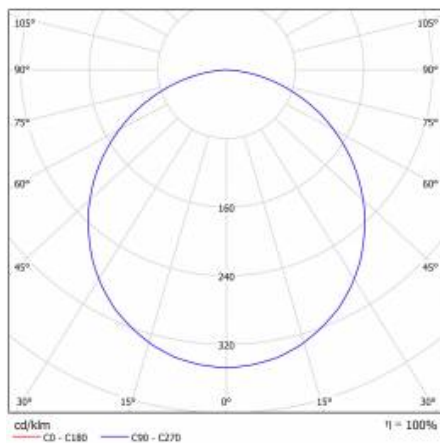

SQ 600 LED IOT BT HYT DALI 4100LM PLX I CL. 592X592MM 830 (45W)

DETAILED CARD

TECHNICAL PARAMETERS TABLE

Index:	670749	Optics:	lens
Light source:	LED module	Optics material:	PMMA
Nominal power [W]:	45	Material of the body:	ABS
Luminous flux [lm]:	4100	Colour of the body:	white
Supply voltage [V]:	220-240	Dimensions (H/W/T/S) [mm]:	592/592/44
Frequency [Hz]:	50-60	Ingress protection:	IP44/IP20
Luminous efficacy [lm/W]:	80	Mounting version:	surface mounted; recessed mounted in modular ceiling possible
Energy efficiency class:	F	Version:	BT HYT DALI
Electrical protection class:	I	DIMM DALI:	1
Colour temperature [K]:	3000	Warranty [years]:	5
Colour rendering index:	>80	Category type:	louvres
LED lifespan L70B50 [h]:	50000	CE certificate:	442/2023
LED lifespan L80B20 [h]:	32000	ENEC Certificate:	
LED lifespan L90B10 [h]:	15000	PZH certificate:	
Beam angle [°]:	120	Photobiological safety:	RG0 - exempt (no photobiological hazard)
Light distribution type:	open space		
Diffuser material:	PS		
Diffuser type:	OPAL		
Diffuser colour:	white		

LIGHT CURVES