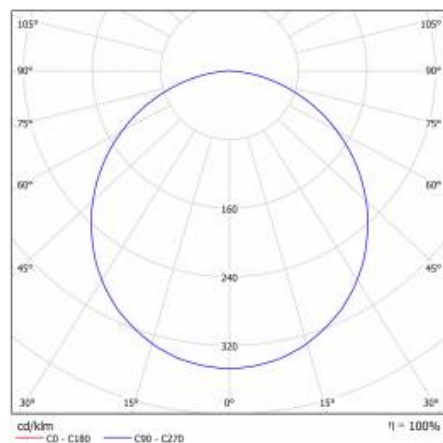

SQ 600 LED IOT BT HYT DALI 3500LM PLX I CL. 592X592MM 830 (37W)

DETAILED CARD

TECHNICAL PARAMETERS TABLE

Index:	670718	Diffuser type:	OPAL
Light source:	LED module	Diffuser colour:	white
Nominal power [W]:	37	Optics:	lens
Luminous flux [lm]:	3500	Optics material:	PMMA
Supply voltage [V]:	220-240	Material of the body:	ABS
Frequency [Hz]:	50-60	Colour of the body:	white
Luminous efficacy [lm/W]:	83	Dimensions (H/W/T/S) [mm]:	592/592/44
Energy efficiency class:	F	Ingress protection:	IP44/IP20
Electrical protection class:	I	Mounting version:	surface mounted; recessed mounted in modular ceiling possible
Colour temperature [K]:	3000	DIMM DALI:	yes
Colour rendering index:	>80	Warranty [years]:	5
LED lifespan L70B50 [h]:	50000	Category type:	louvres
LED lifespan L80B20 [h]:	32000	CE certificate:	442/2023
LED lifespan L90B10 [h]:	15000	ENEC Certificate:	
Beam angle [°]:	120	PZH certificate:	
Light distribution type:	open space	Photobiological safety:	RG0 - exempt (no photobiological hazard)
Diffuser material:	PS		

LIGHT CURVES