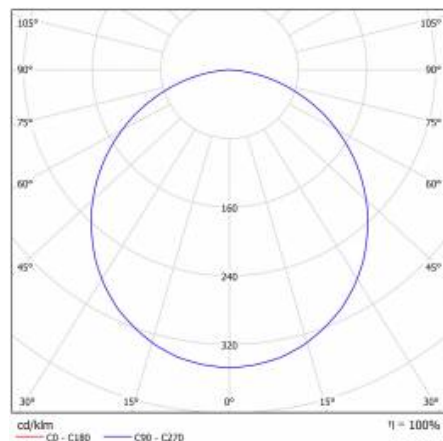

SQ 600 LED IOT BT HYT DALI 3500LM PLX I CL. 592X592MM 830 (37W)

DETAILED CARD

TECHNICAL PARAMETERS TABLE

Index:	670718	Optics:	lens
Light source:	LED module	Optics material:	PMMA
Nominal power [W]:	37	Material of the body:	ABS
Luminous flux [lm]:	3500	Colour of the body:	white
Supply voltage [V]:	220-240	Dimensions (H/W/T/S) [mm]:	592/592/44
Frequency [Hz]:	50-60	Ingress protection:	IP44/IP20
Luminous efficacy [lm/W]:	83	Mounting version:	surface mounted; recessed mounted in modular ceiling possible
Energy efficiency class:	F	Version:	BT HYT DALI
Electrical protection class:	I	DIMM DALI:	yes
Colour temperature [K]:	3000	Warranty [years]:	5
Colour rendering index:	>80	Category type:	louvres
LED lifespan L70B50 [h]:	50000	CE certificate:	442/2023
LED lifespan L80B20 [h]:	32000	ENEC Certificate:	
LED lifespan L90B10 [h]:	15000	PZH certificate:	
Beam angle [°]:	120	Photobiological safety:	RG0 - exempt (no photobiological hazard)
Light distribution type:	open space		
Diffuser material:	PS		
Diffuser type:	OPAL		
Diffuser colour:	white		

LIGHT CURVES