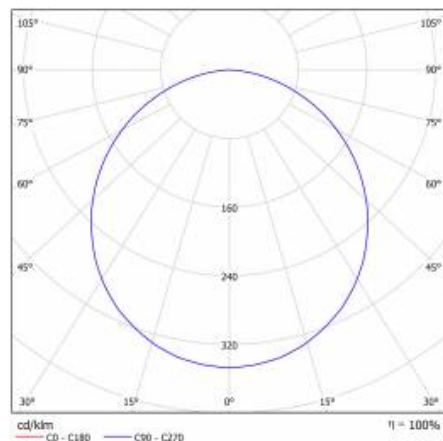

SQ 600 LED IOT BT HYT DALI 2900LM PLX I CL. 592X592MM 830 (29W)

DETAILED CARD

TECHNICAL PARAMETERS TABLE

Index:	670664	Optics:	lens
Light source:	LED module	Optics material:	PMMA
Nominal power [W]:	29	Material of the body:	ABS
Luminous flux [lm]:	2900	Colour of the body:	white
Supply voltage [V]:	220-240	Dimensions (H/W/T/S) [mm]:	592/592/44
Frequency [Hz]:	50-60	Ingress protection:	IP44/IP20
Luminous efficacy [lm/W]:	88	Mounting version:	surface mounted; recessed mounted in modular ceiling possible
Energy efficiency class:	F	Version:	BT HYT DALI
Electrical protection class:	I	DIMM DALI:	yes
Colour temperature [K]:	3000	Warranty [years]:	5
Colour rendering index:	>80	Category type:	louvres
LED lifespan L70B50 [h]:	50000	CE certificate:	442/2023
LED lifespan L80B20 [h]:	32000	ENEC Certificate:	
LED lifespan L90B10 [h]:	15000	PZH certificate:	
Beam angle [°]:	120	Photobiological safety:	RG0 - exempt (no photobiological hazard)
Light distribution type:	open space		
Diffuser material:	PS		
Diffuser type:	OPAL		
Diffuser colour:	white		

LIGHT CURVES