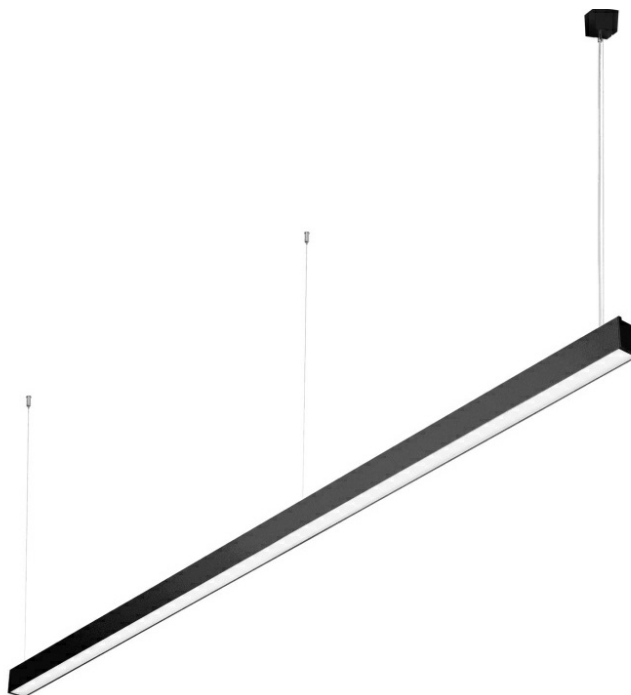

BARIS 52 LED Z 5623MM 9050LM 830 IP44 I CL. PLX BLACK 84W NO DIFFUSER

DETAILED CARD

TECHNICAL PARAMETERS

Index:	676208
Rated power of the luminaire [W]*:	84
Luminous flux [lm]*:	9050
Colour temperature [K]:	3000
Ingress protection:	IP44
Energy efficiency class:	E
Material of the body:	aluminium
Colour of the body:	black
Diffuser material:	PC

CHARACTERISTICS

Suspended or surface-mounted luminaire with classic proportions and modern design. The design of the luminaire allows you to create lines up to 6 meters long with no need to join the profile and up to 25 meters without diffuser joints. Straight connectors and luminous L, T, X, V-shaped bends allow you to create virtually unlimited sequences of straight lines, figures and patterns. The body of the luminaire consists of an anodised aluminium profile in grey or an aluminium profile painted in white or black (other colours available on request). Optical system in the form of a prismatic diffuser (PRM); of a dedicated, flexible opal diffuser that evenly illuminates the luminaire or with a raster that meets the stringent UGR <19 glare requirements. The luminaire's modularity and disassembly capabilities allow the replacement of electronic components such as the LED strip, power supply and the diffuser. The luminaire's profile is compatible with intelligent IOT modules, which also allows to optimise the provided level and amount of light, as well as the direct/indirect version that allows some of the light to be directed upwards to illuminate the ceiling.

APPLICATION

The luminaire is dedicated for indoor use. It is used as a main light source and is conducive to office work that requires eyesight concentration. Unique design, energy-saving LED modules and possible integration with external lighting control systems in the DALI standard make this luminaire suitable for use in modern A+ class office buildings, with particular emphasis on representative rooms, conference rooms, passageways and other places, where the IP44 class is required.

Attention: for surface mounted and suspended BARIS 52 LED luminaire (OPAL, PRM, UGR) it is necessary to order separately a diffuser (available as an accessory) with an appropriate length being the sum of all lines. Luminaire diffuser with a maximum length of 25m, available in 0.5m length increments, are cut to length by the contractor. Connectors (T, X, L, V) are fitted with OPAL diffuser. T, X, L, V connectors with diffusers UGR and PRM are available on request.