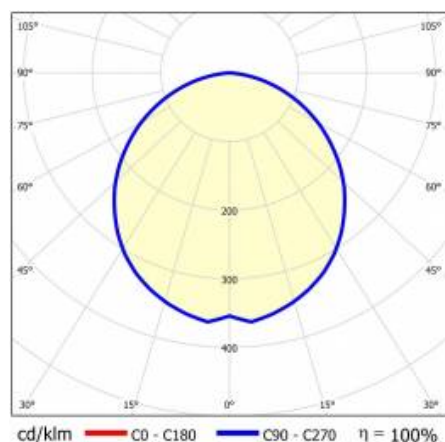

BARIS 52 LED Z 5623MM 9050LM 830 IP44 I CL. PLX BLACK 84W NO DIFFUSER

DETAILED CARD

TECHNICAL PARAMETERS TABLE

Index:	676208	LED lifespan L90B10 [h]:	36 000
Rated power of the luminaire [W]:	84	Diffuser material:	PC
EAN:	'5905963676208	Colour of the body:	black
Colour temperature [K]:	3000	Diffuser colour:	milky
Luminous flux [lm]:	9050	Material of the body:	aluminium
Diffuser type:	OPAL	Dimensions (H/W/T/S) [mm]:	69/52/5623
Supply voltage [V]:	220 - 240	Ingress protection:	IP44
Frequency [Hz]:	50-60	Mounting version:	suspended
Luminous efficacy [lm/W]:	108	Impact resistance:	IK03
Energy efficiency class:	E	Warranty [years]:	5
Electrical protection class:	I	CE certificate:	231/2023
Colour rendering index:	>80	ENEC Certificate:	
LED lifespan L70B50 [h]:	120 000	PZH certificate:	B-BK-60112-0357/2023
LED lifespan L80B20 [h]:	75 000	Manual:	Download PDF

LIGHT CURVES